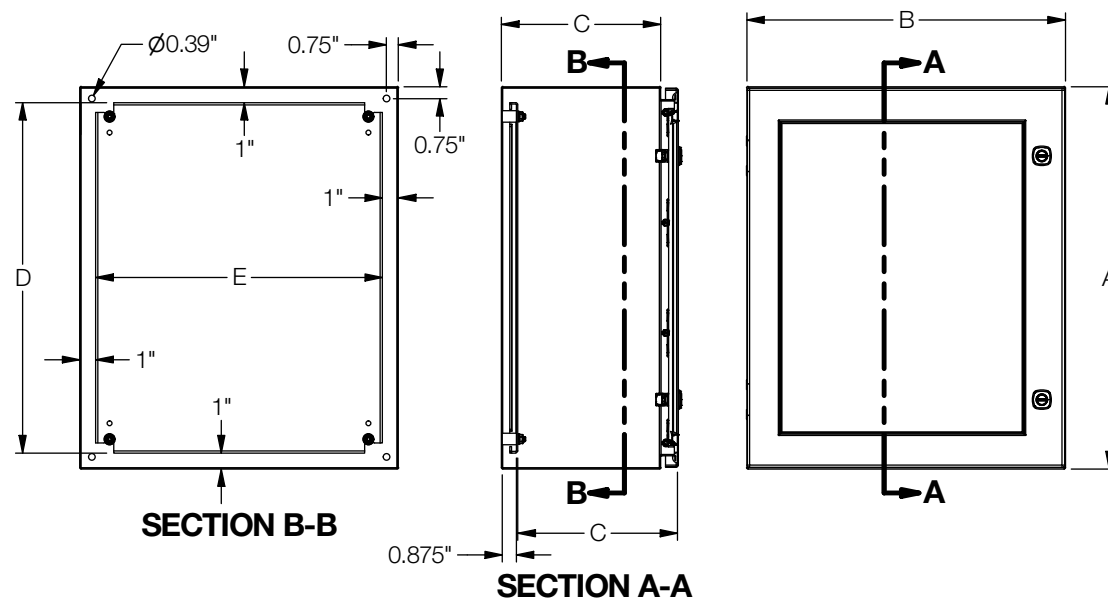

5412 ESW	5412 ESW...NOIP	DIMENSIONS (in)					WEIGHT (lb)
		A	B	C	D	E	
With inner panel, stainless steel 304	Without inner panel, stainless steel 304						
5412 ESW121206	5412 ESW121206NOIP	12	12	6	10	10	19
5412 ESW122406	5412 ESW122406NOIP	12	24	6	10	22	35
5412 ESW122408	5412 ESW122408NOIP	12	24	8	10	22	38
5412 ESW161206	5412 ESW161206NOIP	16	12	6	14	10	24
5412 ESW161208	5412 ESW161208NOIP	16	12	8	14	10	27
5412 ESW161210	5412 ESW161210NOIP	16	12	10	14	10	30
5412 ESW161606	5412 ESW161606NOIP	16	16	6	14	14	31
5412 ESW161608	5412 ESW161608NOIP	16	16	8	14	14	34
5412 ESW162006	5412 ESW162006NOIP	16	20	6	14	18	37
5412 ESW162008	5412 ESW162008NOIP	16	20	8	14	18	41
5412 ESW201206	5412 ESW201206NOIP	20	12	6	18	10	29
5412 ESW201208	5412 ESW201208NOIP	20	12	8	18	10	33
5412 ESW201606	5412 ESW201606NOIP	20	16	6	18	14	37
5412 ESW201608	5412 ESW201608NOIP	20	16	8	18	14	41
5412 ESW201610	5412 ESW201610NOIP	20	16	10	18	14	44
5412 ESW201612	5412 ESW201612NOIP	20	16	12	18	14	48
5412 ESW202006	5412 ESW202006NOIP	20	20	6	18	18	45
5412 ESW202008	5412 ESW202008NOIP	20	20	8	18	18	49
5412 ESW202010	5412 ESW202010NOIP	20	20	10	18	18	53
5412 ESW202012	5412 ESW202012NOIP	20	20	12	18	18	57
5412 ESW202406	5412 ESW202406NOIP	20	24	6	18	22	53
5412 ESW202408	5412 ESW202408NOIP	20	24	8	18	22	57
5412 ESW202412	5412 ESW202412NOIP	20	24	12	18	22	66
5412 ESW241206	5412 ESW241206NOIP	24	12	6	22	10	35
5412 ESW241208	5412 ESW241208NOIP	24	12	8	22	10	38
5412 ESW241210	5412 ESW241210NOIP	24	12	10	22	10	42
5412 ESW241606	5412 ESW241606NOIP	24	16	6	22	14	44
5412 ESW241608	5412 ESW241608NOIP	24	16	8	22	14	48
5412 ESW242006	5412 ESW242006NOIP	24	20	6	22	18	53
5412 ESW242008	5412 ESW242008NOIP	24	20	8	22	18	57
5412 ESW242010	5412 ESW242010NOIP	24	20	10	22	18	62
5412 ESW242012	5412 ESW242012NOIP	24	20	12	22	18	66
5412 ESW242016	5412 ESW242016NOIP	24	20	16	22	18	74
5412 ESW242406	5412 ESW242406NOIP	24	24	6	22	22	62
5412 ESW242408	5412 ESW242408NOIP	24	24	8	22	22	67
5412 ESW242410	5412 ESW242410NOIP	24	24	10	22	22	71
5412 ESW242412	5412 ESW242412NOIP	24	24	12	22	22	76
5412 ESW242416	5412 ESW242416NOIP	24	24	16	22	22	86
5412 ESW243008	5412 ESW243008NOIP	24	30	8	22	28	81
5412 ESW301208	5412 ESW301208NOIP	30	12	8	28	10	46
5412 ESW301606	5412 ESW301606NOIP	30	16	6	28	14	53
5412 ESW301608	5412 ESW301608NOIP	30	16	8	28	14	58
5412 ESW302006	5412 ESW302006NOIP	30	20	6	28	18	65
5412 ESW302008	5412 ESW302008NOIP	30	20	8	28	18	70
5412 ESW302010	5412 ESW302010NOIP	30	20	10	28	18	74
5412 ESW302406	5412 ESW302406NOIP	30	24	6	28	22	76
5412 ESW302408	5412 ESW302408NOIP	30	24	8	28	22	81
5412 ESW302410	5412 ESW302410NOIP	30	24	10	28	22	86
5412 ESW302412	5412 ESW302412NOIP	30	24	12	28	22	92
5412 ESW302416	5412 ESW302416NOIP	30	24	16	28	22	102
5412 ESW302420	5412 ESW302420NOIP	30	24	20	28	22	113
5412 ESW302424	5412 ESW302424NOIP	30	24	24	28	22	123
5412 ESW303008	5412 ESW303008NOIP	30	30	8	28	28	98
5412 ESW303012	5412 ESW303012NOIP	30	30	12	28	28	110
5412 ESW303608	5412 ESW303608NOIP	30	36	8	28	34	116
5412 ESW362406	5412 ESW362406NOIP	36	24	6	34	22	90
5412 ESW362408	5412 ESW362408NOIP	36	24	8	34	22	95
5412 ESW362410	5412 ESW362410NOIP	36	24	10	34	22	101
5412 ESW362412	5412 ESW362412NOIP	36	24	12	34	22	107
5412 ESW362416	5412 ESW362416NOIP	36	24	16	34	22	119
5412 ESW363006	5412 ESW363006NOIP	36	30	6	34	28	109
5412 ESW363008	5412 ESW363008NOIP	36	30	8	34	28	116
5412 ESW363010	5412 ESW363010NOIP	36	30	10	34	28	122
5412 ESW363012	5412 ESW363012NOIP	36	30	12	34	28	129
5412 ESW363016	5412 ESW363016NOIP	36	30	16	34	28	142
5412 ESW363020	5412 ESW363020NOIP	36	30	20	34	28	155
5412 ESW363608	5412 ESW363608NOIP	36	36	8	34	34	136
5412 ESW363612	5412 ESW363612NOIP	36	36	12	34	34	150
5412 ESW422408	5412 ESW422408NOIP	42	24	8	40	22	110