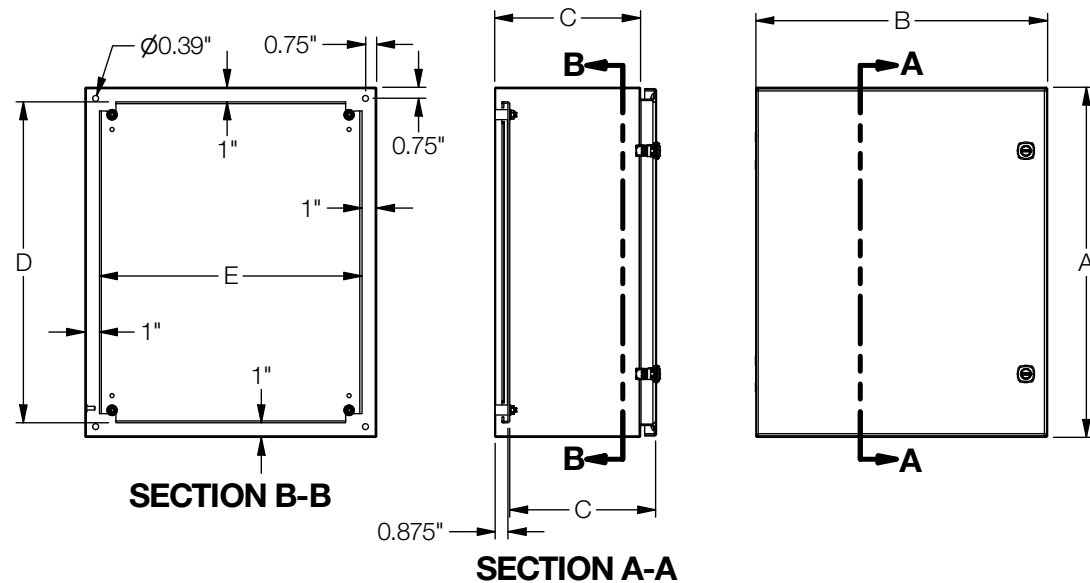

5412 ES	5412 ES...NOIP	5412 ESTH	5412 ESTH...NOIP	DIMENSIONS (in)					WEIGHT (lb)
				A	B	C	D	E	
With inner panel	Without inner panel	With inner panel, isolated	Without inner panel, isolated						
5412 ES121206	5412 ES121206NOIP	5412 ESTH121206	5412 ESTH121206NOIP	12	12	6	10	10	19
5412 ES122406	5412 ES122406NOIP	5412 ESTH122406	5412 ESTH122406NOIP	12	24	6	10	22	35
5412 ES122408	5412 ES122408NOIP	5412 ESTH122408	5412 ESTH122408NOIP	12	24	8	10	22	38
5412 ES161206	5412 ES161206NOIP	5412 ESTH161206	5412 ESTH161206NOIP	16	12	6	14	10	24
5412 ES161208	5412 ES161208NOIP	5412 ESTH161208	5412 ESTH161208NOIP	16	12	8	14	10	27
5412 ES161210	5412 ES161210NOIP	5412 ESTH161210	5412 ESTH161210NOIP	16	12	10	14	10	30
5412 ES161606	5412 ES161606NOIP	5412 ESTH161606	5412 ESTH161606NOIP	16	16	6	14	14	31
5412 ES161608	5412 ES161608NOIP	5412 ESTH161608	5412 ESTH161608NOIP	16	16	8	14	14	34
5412 ES162006	5412 ES162006NOIP	5412 ESTH162006	5412 ESTH162006NOIP	16	20	6	14	18	37
5412 ES162008	5412 ES162008NOIP	5412 ESTH162008	5412 ESTH162008NOIP	16	20	8	14	18	41
5412 ES201206	5412 ES201206NOIP	5412 ESTH201206	5412 ESTH201206NOIP	20	12	6	18	10	29
5412 ES201208	5412 ES201208NOIP	5412 ESTH201208	5412 ESTH201208NOIP	20	12	8	18	10	33
5412 ES201606	5412 ES201606NOIP	5412 ESTH201606	5412 ESTH201606NOIP	20	16	6	18	14	37
5412 ES201608	5412 ES201608NOIP	5412 ESTH201608	5412 ESTH201608NOIP	20	16	8	18	14	41
5412 ES201610	5412 ES201610NOIP	5412 ESTH201610	5412 ESTH201610NOIP	20	16	10	18	14	44
5412 ES201612	5412 ES201612NOIP	5412 ESTH201612	5412 ESTH201612NOIP	20	16	12	18	14	48
5412 ES202006	5412 ES202006NOIP	5412 ESTH202006	5412 ESTH202006NOIP	20	20	6	18	18	45
5412 ES202008	5412 ES202008NOIP	5412 ESTH202008	5412 ESTH202008NOIP	20	20	8	18	18	49
5412 ES202010	5412 ES202010NOIP	5412 ESTH202010	5412 ESTH202010NOIP	20	20	10	18	18	53
5412 ES202012	5412 ES202012NOIP	5412 ESTH202012	5412 ESTH202012NOIP	20	20	12	18	18	57
5412 ES202406	5412 ES202406NOIP	5412 ESTH202406	5412 ESTH202406NOIP	20	24	6	18	22	53
5412 ES202408	5412 ES202408NOIP	5412 ESTH202408	5412 ESTH202408NOIP	20	24	8	18	22	57
5412 ES202412	5412 ES202412NOIP	5412 ESTH202412	5412 ESTH202412NOIP	20	24	12	18	22	66
5412 ES241206	5412 ES241206NOIP	5412 ESTH241206	5412 ESTH241206NOIP	24	12	6	22	10	35
5412 ES241208	5412 ES241208NOIP	5412 ESTH241208	5412 ESTH241208NOIP	24	12	8	22	10	38
5412 ES241210	5412 ES241210NOIP	5412 ESTH241210	5412 ESTH241210NOIP	24	12	10	22	10	42
5412 ES241606	5412 ES241606NOIP	5412 ESTH241606	5412 ESTH241606NOIP	24	16	6	22	14	44
5412 ES241608	5412 ES241608NOIP	5412 ESTH241608	5412 ESTH241608NOIP	24	16	8	22	14	48
5412 ES242006	5412 ES242006NOIP	5412 ESTH242006	5412 ESTH242006NOIP	24	20	6	22	18	53
5412 ES242008	5412 ES242008NOIP	5412 ESTH242008	5412 ESTH242008NOIP	24	20	8	22	18	57
5412 ES242010	5412 ES242010NOIP	5412 ESTH242010	5412 ESTH242010NOIP	24	20	10	22	18	62
5412 ES242012	5412 ES242012NOIP	5412 ESTH242012	5412 ESTH242012NOIP	24	20	12	22	18	66
5412 ES242016	5412 ES242016NOIP	5412 ESTH242016	5412 ESTH242016NOIP	24	20	16	22	18	74
5412 ES242406	5412 ES242406NOIP	5412 ESTH242406	5412 ESTH242406NOIP	24	24	6	22	22	62
5412 ES242408	5412 ES242408NOIP	5412 ESTH242408	5412 ESTH242408NOIP	24	24	8	22	22	67
5412 ES242410	5412 ES242410NOIP	5412 ESTH242410	5412 ESTH242410NOIP	24	24	10	22	22	71
5412 ES242412	5412 ES242412NOIP	5412 ESTH242412	5412 ESTH242412NOIP	24	24	12	22	22	76
5412 ES242416	5412 ES242416NOIP	5412 ESTH242416	5412 ESTH242416NOIP	24	24	16	22	22	86
5412 ES243008	5412 ES243008NOIP	5412 ESTH243008	5412 ESTH243008NOIP	24	30	8	22	28	81
5412 ES301208	5412 ES301208NOIP	5412 ESTH301208	5412 ESTH301208NOIP	30	12	8	28	10	46
5412 ES301606	5412 ES301606NOIP	5412 ESTH301606	5412 ESTH301606NOIP	30	16	6	28	14	53
5412 ES301608	5412 ES301608NOIP	5412 ESTH301608	5412 ESTH301608NOIP	30	16	8	28	14	58
5412 ES302006	5412 ES302006NOIP	5412 ESTH302006	5412 ESTH302006NOIP	30	20	6	28	18	65
5412 ES302008	5412 ES302008NOIP	5412 ESTH302008	5412 ESTH302008NOIP	30	20	8	28	18	70
5412 ES302010	5412 ES302010NOIP	5412 ESTH302010	5412 ESTH302010NOIP	30	20	10	28	18	74
5412 ES302406	5412 ES302406NOIP	5412 ESTH302406	5412 ESTH302406NOIP	30	24	6	28	22	76
5412 ES302408	5412 ES302408NOIP	5412 ESTH302408	5412 ESTH302408NOIP	30	24	8	28	22	81
5412 ES302410	5412 ES302410NOIP	5412 ESTH302410	5412 ESTH302410NOIP	30	24	10	28	22	86
5412 ES302412	5412 ES302412NOIP	5412 ESTH302412	5412 ESTH302412NOIP	30	24	12	28	22	92
5412 ES302416	5412 ES302416NOIP	5412 ESTH302416	5412 ESTH302416NOIP	30	24	16	28	22	102
5412 ES302420	5412 ES302420NOIP	5412 ESTH302420	5412 ESTH302420NOIP	30	24	20	28	22	113
5412 ES302424	5412 ES302424NOIP	5412 ESTH302424	5412 ESTH302424NOIP	30	24	24	28	22	123