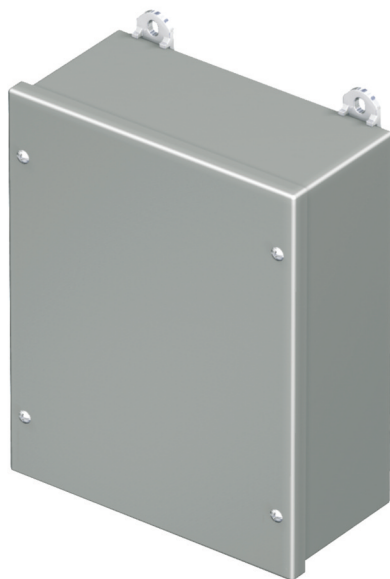

NEMA 3 ENCLOSURES

1300 DWPF

WEATHERPROOF JUNCTION BOXES

The **1300 DWPF** are used as junction boxes in outdoor installations, or indoors where dripping water is a problem. These enclosures are designed to protect equipment against rain, sleet and snow.

CSA Certified / UL Listed / NEMA / EEMAC 3 / IP64

Technical specifications:

- Made of high quality steel.
- The seams are continuously welded to prevent rain, sleet or snow from entering the enclosure.
- The high quality gasket is oil resistant.
- The cover is fixed with screws.
- Four mounting feet are provided.
- Finished with heat fused powder paint, electrostatically applied on a pretreated base.
- Paint color : ANSI/ASA 61 smooth gray.

Note: Dimensions $\leq 24 \times 24 \times 10$ have welded mounting feet just like the 5412 ESMCH.

Dimensions $> 24 \times 24 \times 10$ have mounting holes just like the 5412 ES, but mounting feet are not provided standard. Compatible mounting feet: 885 ESMF1, ESMF2, ESOFM1, ESOMF2, ESOMF1A, ESOMF2A.