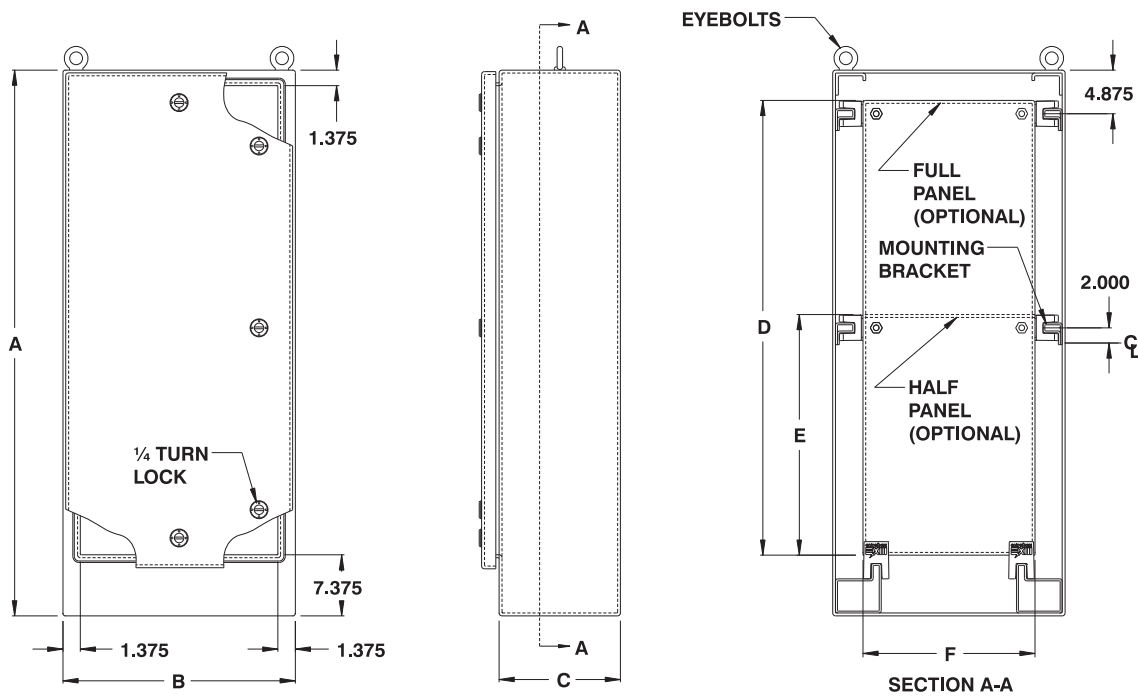

Stainless steel free standing enclosure

The 9412 SS water, oil & dust tight enclosures are used indoors or outdoors in areas where the enclosures may be subject to hosing or to water coming from any direction or for protection against dust, dirt or oil splashing. The 9412 SS are made from quality code gauge (type 304) stainless steel, with corner seems continuously welded. The opening has a curled lip around all sides to prevent dripping water from

entering the enclosure when the door is open, it also increases rigidity. A high quality robotically poured-in-place seamless gasket ensures a complete and durable water tight seal. The pins of the concealed hinges can be pulled out to remove the door. Quarter turn locking mechanisms on three sides of the door ensure positive closing. Optional back panels can be mounted at any depth, using the three sets of rails

welded on the sides of the cabinet. Side panels can also be ordered separately. A print pocket is provided. The enclosures' exterior are unpainted and brushed smooth. The enclosures' interior and panels are finished with white heat fused polyester powder, electrostatically applied on a pretreated base.

CSA Certified / UL Listed
NEMA/EEMAC 4X / IP66

CATALOG NUMBER	DIMENSIONS						EQUIPMENT PANEL		SHIP WGHT LBS.
	A	B	C	D	E	F	FULL	HALF	
9412 SS722418	72	24	18	60	30.875	20	889 FP7224	889 HP7224	258
9412 SS723024	72	30	24	60	30.875	26	889 FP7230	889 HP7230	347
9412 SS723624	72	36	24	60	30.875	32	889 FP7236	889 HP7236	383
9412 SS902420	90	24	20	78	39.875	20	889 FP9024	889 HP9024	355
9412 SS903624	90	36	24	78	39.875	32	889 FP9036	889 HP9036	390
9412 SS903636	90	36	36	78	39.875	32	889 FP9036	889 HP9036	443