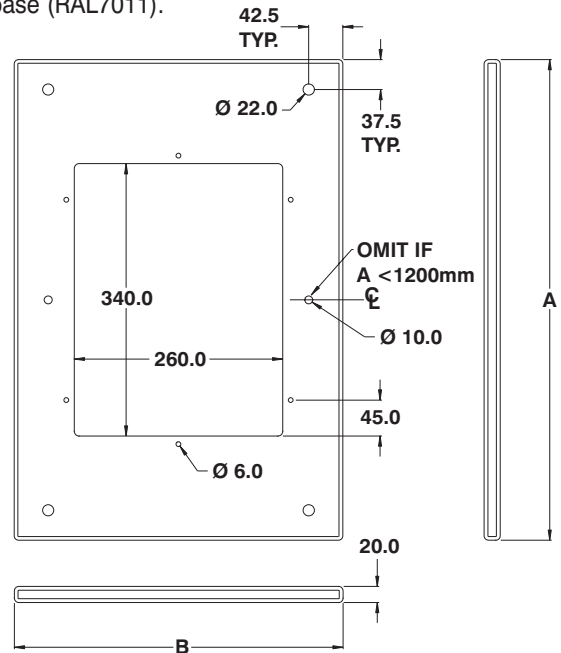

Pagoda top with exhaust fan

The 6500 MXTP pagoda top is made to be installed on top of a Mtrx cabinet. They are made of steel. The 6500 MXTP must be ordered using two part numbers. (i) The first part specifies the pagoda fan (voltage and size) finish is light gray RAL7035;

(ii) the second specifies the pagoda pre-perforated top cover. A robotically poured-in-place gasket ensures a complete and durable seal. The tops are finished with heat fused polyester powder, electro-statically applied on a phosphatized base (RAL7011).

Note: Only the pagoda top cover is factory assembled. The pagoda fan is supplied inside the cabinet. For further details on fan refer to p. 505* (TB19000 & TB22000.)

FAN CATALOG NUMBER	VOLTAGE	WATTAGE	AIR VOLUME	EQUIVALENT* FAN SPEC.
6500 MXTP115V1	115V	80W	575m³/h	TB19000222
6500 MXTP230V1	230V	80W	575m³/h	TB19000220
6500 MXTP115V2	115V	85W	860m³/h	TB22000222
6500 MXTP230V2	230V	85W	860m³/h	TB22000220

Please note:
The pagoda top and the fan must be ordered separately.

TOP CATALOG NUMBER	NOMINAL		DIMENSIONS	
	W	D	A	B
6500 MXTP0406	400	600	400	600
6500 MXTP0408	400	800	400	800
6500 MXTP0604	600	400	600	400
6500 MXTP0605	600	500	600	500
6500 MXTP0606	600	600	600	600
6500 MXTP0608	600	800	600	800
6500 MXTP0609	600	900	600	900
6500 MXTP0610	600	1000	600	1000
6500 MXTP0612	600	1200	600	1200
6500 MXTP0706	700	600	700	600
6500 MXTP0708	700	800	700	800
6500 MXTP0709	700	900	700	900
6500 MXTP0710	700	1000	700	1000
6500 MXTP0712	700	1200	700	1200
6500 MXTP0804	800	400	800	400
6500 MXTP0805	800	500	800	500
6500 MXTP0806	800	600	800	600
6500 MXTP0808	800	800	800	800
6500 MXTP0809	800	900	800	900
6500 MXTP0810	800	1000	800	1000

TOP CATALOG NUMBER	NOMINAL		DIMENSIONS	
	W	D	A	B
6500 MXTP0812	800	1200	800	1200
6500 MXTP0904	900	400	900	400
6500 MXTP0905	900	500	900	500
6500 MXTP0906	900	600	900	600
6500 MXTP0908	900	800	900	800
6500 MXTP1004	1000	400	1000	400
6500 MXTP1005	1000	500	1000	500
6500 MXTP1006	1000	600	1000	600
6500 MXTP1008	1000	800	1000	800
6500 MXTP1204	1200	400	1200	400
6500 MXTP1205	1200	500	1200	500
6500 MXTP1206	1200	600	1200	600
6500 MXTP1208	1200	800	1200	800
6500 MXTP1604	1600	400	1600	400
6500 MXTP1605	1600	500	1600	500
6500 MXTP1606	1600	600	1600	600
6500 MXTP1608	1600	800	1600	800
6500 MXTP1805	1800	500	1800	500
6500 MXTP1806	1800	600	1800	600

Data subject to change without notice.