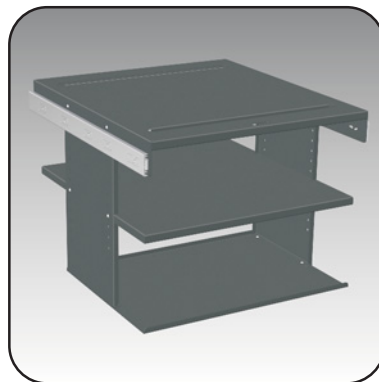

NEMA 12-13 Mtrx SHELVING & STORAGE 6500 MXSDW

Drawer

The **6500 MXSHD** pull-out drawers are used to store light equipment. The drawers come with a writing surface which serves as a drawer cover.

They are installed directly on the frame, using the included installation brackets. Several drawers can be installed in a cabinet. Drawers are available for all single bay cabinet configurations.

CATALOG NUMBER	NOMINAL	
	W	D
6500 MXSHD0404	400	400
6500 MXSHD0405	400	500
6500 MXSHD0406	400	600
6500 MXSHD0408	400	800
6500 MXSHD0604	600	400
6500 MXSHD0605	600	500
6500 MXSHD0606	600	600
6500 MXSHD0608	600	800
6500 MXSHD0609	600	900
6500 MXSHD0610	600	1000
6500 MXSHD0706	700	600
6500 MXSHD0708	700	800
6500 MXSHD0709	700	900
6500 MXSHD0710	700	1000
6500 MXSHD0804	800	400
6500 MXSHD0805	800	500
6500 MXSHD0806	800	600
6500 MXSHD0808	800	800
6500 MXSHD0809	800	900
6500 MXSHD0810	800	1000
6500 MXSHD0904	900	400
6500 MXSHD0905	900	500
6500 MXSHD0906	900	600
6500 MXSHD0908	900	800
6500 MXSHD0909	900	900
6500 MXSHD0910	900	1000
6500 MXSHD1004	1000	400
6500 MXSHD1005	1000	500
6500 MXSHD1006	1000	600
6500 MXSHD1008	1000	800
6500 MXSHD1009	1000	900

Pull out printer shelf

The **6500 MXPRISH** pull out printer shelves are used to support computer printers or other light equipment.

The top shelf is slotted to allow the use of continuous feed printers. The shelves are installed directly on the frame, using the included installation hardware. Printer shelves can be installed in cabinets with a width and depth of 800x800 or 800x900.

CATALOG NUMBER	NOMINAL	
	W	D
6500 MXPRISH0808	800	800
6500 MXPRISH0809	800	900

Folding shelf

The **886 FS folding shelves** are designed to be installed either on the inside (door mounted) or outside (surface mounted) of an enclosure. Width specific door rails and hardware are provided for installation. Finish is white heat fused polyester powder.