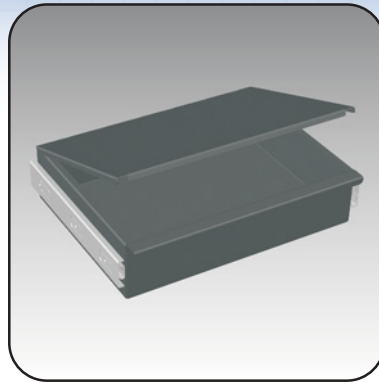

NEMA 12-13 Mtrx SHELVING & STORAGE 6500 MXSDW

Drawer

The **6500 MXSHD** pull-out drawers are used to store light equipment. The drawers come with a writing surface which serves as a drawer cover.

They are installed directly on the frame, using the included installation brackets. Several drawers can be installed in a cabinet. Drawers are available for all single bay cabinet configurations.

CATALOG NUMBER	NOMINAL	
	W	D
6500 MXSHD0404	400	400
6500 MXSHD0405	400	500
6500 MXSHD0406	400	600
6500 MXSHD0408	400	800
6500 MXSHD0604	600	400
6500 MXSHD0605	600	500
6500 MXSHD0606	600	600
6500 MXSHD0608	600	800
6500 MXSHD0609	600	900
6500 MXSHD0610	600	1000
6500 MXSHD0706	700	600
6500 MXSHD0708	700	800
6500 MXSHD0709	700	900
6500 MXSHD0710	700	1000
6500 MXSHD0804	800	400
6500 MXSHD0805	800	500
6500 MXSHD0806	800	600
6500 MXSHD0808	800	800
6500 MXSHD0809	800	900
6500 MXSHD0810	800	1000
6500 MXSHD0904	900	400
6500 MXSHD0905	900	500
6500 MXSHD0906	900	600
6500 MXSHD0908	900	800
6500 MXSHD0909	900	900
6500 MXSHD0910	900	1000
6500 MXSHD1004	1000	400
6500 MXSHD1005	1000	500
6500 MXSHD1006	1000	600
6500 MXSHD1008	1000	800
6500 MXSHD1009	1000	900

Pull out printer shelf

The **6500 MXPRISH** pull out printer shelves are used to support computer printers or other light equipment.

The top shelf is slotted to allow the use of continuous feed printers. The shelves are installed directly on the frame, using the included installation hardware. Printer shelves can be installed in cabinets with a width and depth of 800x800 or 800x900.

CATALOG NUMBER	NOMINAL	
	W	D
6500 MXPRISH0808	800	800
6500 MXPRISH0809	800	900

Folding shelf

The **886 FS folding shelves** are designed to be installed either on the inside (door mounted) or outside (surface mounted) of an enclosure. Width specific door rails and hardware are provided for installation. Finish is white heat fused polyester powder.