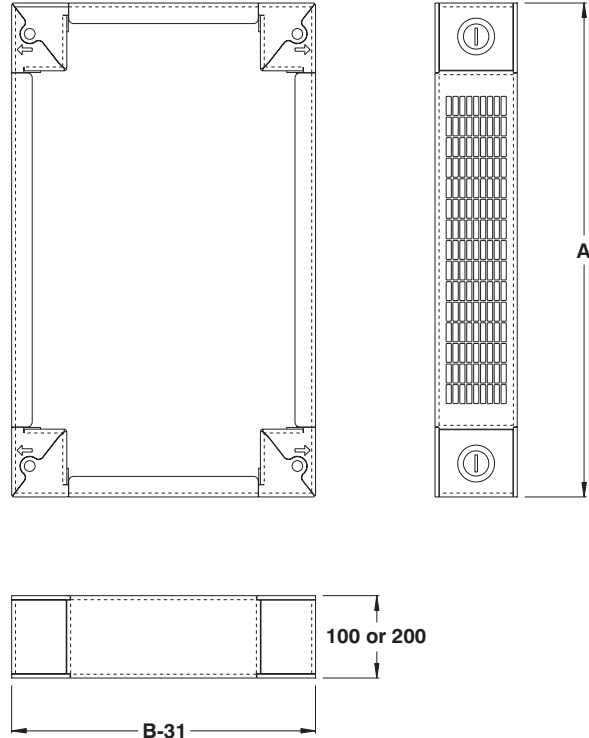

## Vented plinth

The **6500 MXPLVF vented plinths** are made to be installed under Mtrx cabinets. They are made of steel.

**Vented plinths are ordered using two catalog numbers.**

(i) The 6500 MXPLVF specifies the plinth's front and rear covers and is relative to the cabinet's width.

(ii) The 6500 MXPLS specifies the plinth's side covers and is relative to the cabinet's depth.

Mtrx plinths feature an exclusive ¼ turn plinth system which was designed to facilitate the installation and removal of plinth covers. The plinth's front and rear covers are vented.

**MX/SL**  
COMPATIBLE

FRONT AND REAR PLINTH COVERS †		NOMINAL
100mm HEIGHT	200mm HEIGHT	WIDTH (A)
6500 MXPLVF0104	6500 MXPLVF0204	400
6500 MXPLVF0106	6500 MXPLVF0206	600
6500 MXPLVF0107	6500 MXPLVF0207	700
6500 MXPLVF0108	6500 MXPLVF0208	800
6500 MXPLVF0109	6500 MXPLVF0209	900
6500 MXPLVF0110	6500 MXPLVF0210	1000
6500 MXPLVF0112	6500 MXPLVF0212	1200
6500 MXPLVF0116	6500 MXPLVF0216	1600
6500 MXPLVF0118	6500 MXPLVF0218	1800