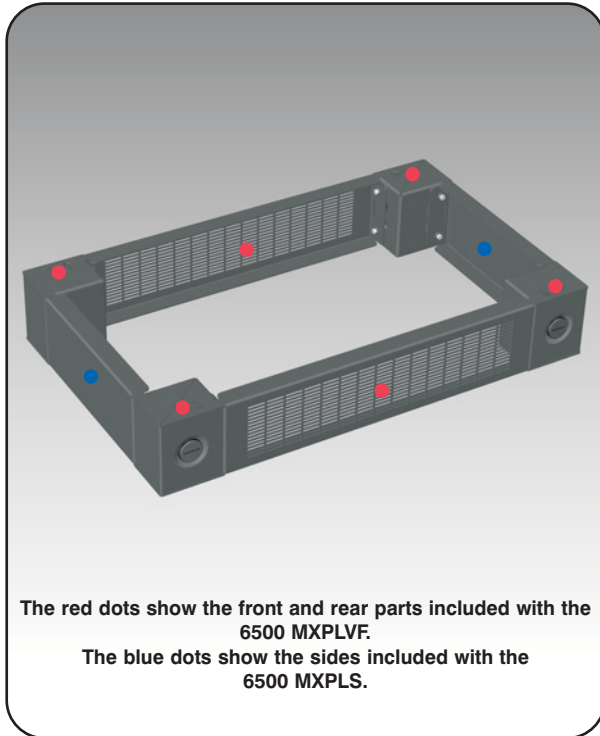

## Vented plinth

The **6500 MXPLVF vented plinths** are made to be installed under Mtrx cabinets. They are made of steel.

**Vented plinths are ordered using two catalog numbers.**

(i) The 6500 MXPLVF specifies the plinth's front and rear covers and is relative to the cabinet's width.

(ii) The 6500 MXPLS specifies the plinth's side covers and is relative to the cabinet's depth.

Mtrx plinths feature an exclusive ¼ turn plinth system which was designed to facilitate the installation and removal of plinth covers. The plinth's front and rear covers are vented.

**MX/SL**  
COMPATIBLE

FRONT AND REAR PLINTH COVERS †		NOMINAL
100mm HEIGHT	200mm HEIGHT	WIDTH (A)
6500 MXPLVF0104	6500 MXPLVF0204	400
6500 MXPLVF0106	6500 MXPLVF0206	600
6500 MXPLVF0107	6500 MXPLVF0207	700
6500 MXPLVF0108	6500 MXPLVF0208	800
6500 MXPLVF0109	6500 MXPLVF0209	900
6500 MXPLVF0110	6500 MXPLVF0210	1000
6500 MXPLVF0112	6500 MXPLVF0212	1200
6500 MXPLVF0116	6500 MXPLVF0216	1600
6500 MXPLVF0118	6500 MXPLVF0218	1800

† The 6500 MXPLVF kits includes front and rear plinth covers, four corner blocks and installation hardware. The side plinth covers must be purchased separately.

SIDE PLINTH COVERS ‡		NOMINAL
100mm HEIGHT	200mm HEIGHT	DEPTH (B)
6500 MXPLS0104	6500 MXPLS0204	400
6500 MXPLS0105	6500 MXPLS0205	500
6500 MXPLS0106	6500 MXPLS0206	600
6500 MXPLS0108	6500 MXPLS0208	800
6500 MXPLS0109	6500 MXPLS0209	900
6500 MXPLS0110	6500 MXPLS0210	1000
6500 MXPLS0111	6500 MXPLS0111	1100
6500 MXPLS0112	6500 MXPLS0112	1200