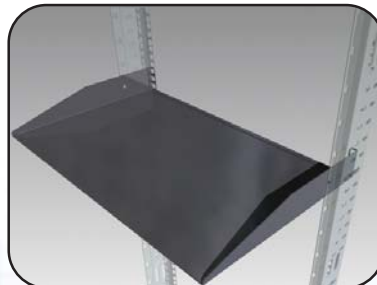

The **6500 MXMRV** vented 19" rack panels are used with Mtrx or Streamline racks and are available in steel and aluminum. The panels are standard powder coated RAL7011 sandtex dark gray. **For finish in textured black RAL9005 add suffix "x".**

* Add suffix 'AL' for aluminium.
ADD SUFFIX 'X' for textured black RAL 9005 finish.

19" cable entry rack panel

The **6500 MXMRC** cable entry panels are used to run cables from front to back while retaining a pleasing appearance and dust barrier. The construction is sheet-metal with a brush insert. The panels are standard powder coated RAL7011 sandtex dark gray. **For finish in textured black RAL9005 add suffix "x".**

CATALOG NUMBER	RACK UNITS
----------------	------------

6500 MXMRC1	1
6500 MXMRC2	2

19" rack component shelf (light weight)

The **6500 MXLCS** component shelves are cost effective, light weight shelved to be used with one rack angle pair. The shelves are standard powder coated RAL7011 sandtex dark gray. **For finish in textured black RAL9005 add suffix "x".**