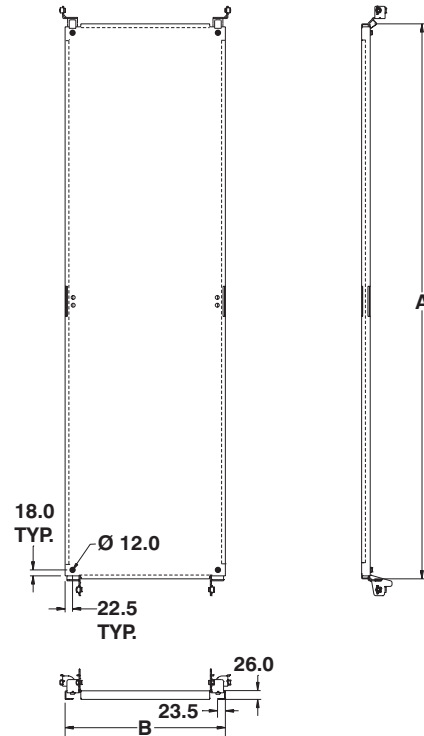

Full mounting panel

The **6500 MXM mounting panel** is installed inside a Mtrx cabinet. They are made of 11 GA of galvanized steel. The 6500 MXM consists of the mounting panel, mounting brackets and all installation hardware. Mounting channels are bolted to the bottom of the cabinet to support the inner panel

during its installation. This facilitates assembly and allows one or multiple panels to be installed at any depth. All inner panels are supplied standard with a pair of mid-section support brackets (two pairs for 1600mm and 1800mm wide panels). These brackets fasten directly to

CATALOG NUMBER	NOMINAL		DIMENSIONS	
	H	W	A	B
6500 MXM0706	700	600	580	485
6500 MXM0708	700	800	580	685
6500 MXM0712	700	1200	580	1085
6500 MXM1406	1400	600	1280	485
6500 MXM1407	1400	700	1280	585
6500 MXM1408	1400	800	1280	685
6500 MXM1412	1400	1200	1280	1085
6500 MXM1416	1400	1600	1280	1485
6500 MXM1604	1600	400	1480	285
6500 MXM1606	1600	600	1480	485
6500 MXM1608	1600	800	1480	685
6500 MXM1609	1600	900	1480	785
6500 MXM1610	1600	1000	1480	885
6500 MXM1612	1600	1200	1480	1085
6500 MXM1804	1800	400	1680	285
6500 MXM1806	1800	600	1680	485
6500 MXM1808	1800	800	1680	685
6500 MXM1809	1800	900	1680	785
6500 MXM1810	1800	1000	1680	885

CATALOG NUMBER	NOMINAL		DIMENSIONS	
	H	W	A	B
6500 MXM1812	1800	1200	1680	1085
6500 MXM1816	1800	1600	1680	1485
6500 MXM2004	2000	400	1880	285
6500 MXM2006	2000	600	1880	485
6500 MXM2007	2000	700	1880	585
6500 MXM2008	2000	800	1880	685
6500 MXM2009	2000	900	1880	785
6500 MXM2010	2000	1000	1880	885
6500 MXM2012	2000	1200	1880	1085
6500 MXM2016	2000	1600	1880	1485
6500 MXM2018	2000	1800	1880	1685
6500 MXM2204	2200	400	2080	285
6500 MXM2206	2200	600	2080	485
6500 MXM2207	2200	700	2080	585
6500 MXM2208	2200	800	2080	685
6500 MXM2209	2200	900	2080	785
6500 MXM2210	2200	1000	2080	885
6500 MXM2212	2200	1200	2080	1085