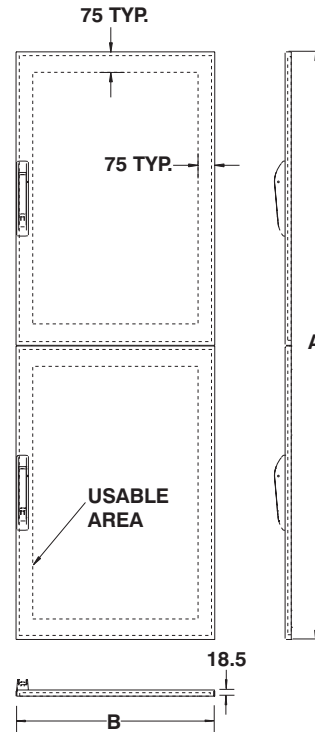

Half vertical doors for single bay cabinet

The 6500 MXDH half vertical doors are installed on the front and/or back face of a Mtrx single bay cabinet. They are made of steel. These doors were developed for applications where two controlled areas can be accessed separately. Door kits are supplied standard with: (i) upper and lower

door panels with two low profile metallic pull handles and two point locking mechanisms; (ii) reinforcing tubular vertical stiffeners with provision for M5 self-tapping hardware; (iii) four heavy duty hinges with captive hinge pins; (iv) durable robotically poured-in-place gaskets;

CATALOG NUMBER	NOMINAL		DIMENSIONS	
	H	W	A	B
6500 MXDH0708	700	800	660	795
6500 MXDH1406	1400	600	1360	595
6500 MXDH1407	1400	700	1360	695
6500 MXDH1408	1400	800	1360	795
6500 MXDH1409	1400	900	1360	895
6500 MXDH1604	1600	400	1560	395
6500 MXDH1606	1600	600	1560	595
6500 MXDH1608	1600	800	1560	795
6500 MXDH1609	1600	900	1560	895
6500 MXDH1610	1600	1000	1560	995
6500 MXDH1804	1800	400	1760	395
6500 MXDH1806	1800	600	1760	595
6500 MXDH1808	1800	800	1760	795
6500 MXDH1809	1800	900	1760	895

CATALOG NUMBER	NOMINAL		DIMENSIONS	
	H	W	A	B
6500 MXDH1810	1800	1000	1760	995
6500 MXDH2004	2000	400	1960	395
6500 MXDH2006	2000	600	1960	595
6500 MXDH2007	2000	700	1960	695
6500 MXDH2008	2000	800	1960	795
6500 MXDH2009	2000	900	1960	895
6500 MXDH2010	2000	1000	1960	995
6500 MXDH2204	2200	400	2160	395
6500 MXDH2206	2200	600	2160	595
6500 MXDH2207	2200	700	2160	695
6500 MXDH2208	2200	800	2160	795
6500 MXDH2209	2200	900	2160	895
6500 MXDH2210	2200	1000	2160	995