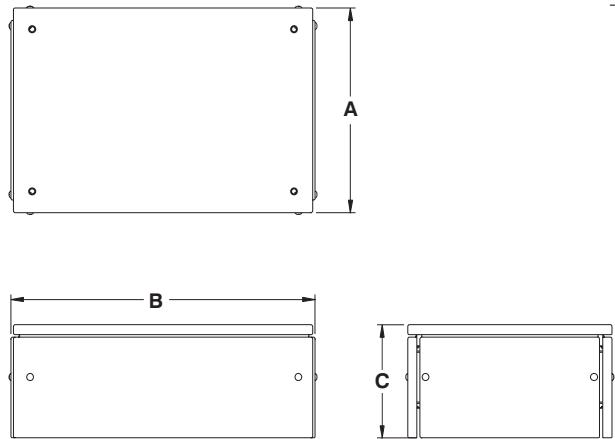

Cable entry top hats

The 6500 MXCET top hats are used to facilitate cable entry into the side of a modular cabinet system. They are made of steel and have an open sides to provide cable access.

The four side panels, the top panel and the bottom dividing panel are included. All the required installation hardware is supplied. Cable entry cabinets are finished with heat fused poly-

ester powder, electrostatically applied on a phosphatized base. Finish is RAL7035 textured gray.

Note: Eyebolts cannot be installed on cabinets with cable entry top hats.

Custom cable entry top hats for ganged cabinet rows are also available. Contact your sales representative for details.

CATALOG NUMBER	NOMINAL		DIMENSIONS		
	W	D	A	B	C
6500 MXCET0404	400	400	410	410	227
6500 MXCET0405	400	500	410	510	227
6500 MXCET0406	400	600	410	610	227
6500 MXCET0408	400	800	410	810	227
6500 MXCET0604	600	400	610	410	227
6500 MXCET0605	600	500	610	510	227
6500 MXCET0606	600	600	610	610	227
6500 MXCET0608	600	800	610	810	227
6500 MXCET0609	600	900	610	910	227
6500 MXCET0610	600	1000	610	1010	227
6500 MXCET0706	700	600	710	610	227
6500 MXCET0708	700	800	710	810	227
6500 MXCET0709	700	900	710	910	227
6500 MXCET0710	700	1000	710	1010	227
6500 MXCET0804	800	400	810	410	227
6500 MXCET0805	800	500	810	510	227
6500 MXCET0806	800	600	810	610	227
6500 MXCET0808	800	800	810	810	227
6500 MXCET0809	800	900	810	910	227

CATALOG NUMBER	NOMINAL		DIMENSIONS		
	W	D	A	B	C
6500 MXCET0810	800	1000	810	1010	227
6500 MXCET0904	900	400	910	410	227
6500 MXCET0905	900	500	910	510	227
6500 MXCET0906	900	600	910	610	227
6500 MXCET0908	900	800	910	810	227
6500 MXCET1004	1000	400	1010	410	227
6500 MXCET1005	1000	500	1010	510	227
6500 MXCET1006	1000	600	1010	610	227
6500 MXCET1008	1000	800	1010	810	227
6500 MXCET1204	1200	400	1210	410	227
6500 MXCET1205	1200	500	1210	510	227
6500 MXCET1206	1200	600	1210	610	227
6500 MXCET1208	1200	800	1210	810	227
6500 MXCET1604	1600	400	1610	410	227
6500 MXCET1605	1600	500	1610	510	227
6500 MXCET1606	1600	600	1610	610	227
6500 MXCET1608	1600	800	1610	810	227
6500 MXCET1805	1800	500	1810	510	227
6500 MXCET1806	1800	600	1810	610	227

Data subject to change without notice.