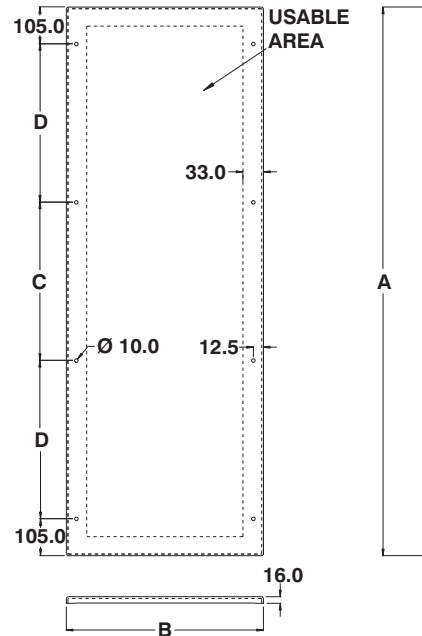

Solid side cover

The 6500 MXC side covers are made to be installed on the sides of a Mtrx cabinet. They are made of steel or stainless steel. The 6500 MXC consists of one side cover, and mounting hardware. **If side covers are required for**

both sides of the cabinet, two 6500 MXC must be ordered. A quality robotically poured-in place gasket ensures a complete and durable seal. The covers are finished with heat fused polyester powder, electrostatically applied

on a phosphatized base. Finish is RAL7035 textured light gray. **Note: Side covers are not included with the cabinet kit (6500 MXK) and must be ordered separately.**

CATALOG NUMBER	NOMINAL		DIMENSIONS			
	H	D	A	B	C	D
6500 MXC0706	700	600	660	560	-	-
6500 MXC0708	700	800	660	760	-	-
6500 MXC0709	700	900	660	860	-	-
6500 MXC0710	700	1000	660	960	-	-
6500 MXC0712	700	1200	660	1160	-	-
6500 MXC1404	1400	400	1360	360	450	350
6500 MXC1405	1400	500	1360	460	450	350
6500 MXC1406	1400	600	1360	560	450	350
6500 MXC1408	1400	800	1360	760	450	350
6500 MXC1409	1400	900	1360	860	450	350
6500 MXC1410	1400	1000	1360	960	450	350
6500 MXC1412	1400	1200	1360	1160	450	350
6500 MXC1604	1600	400	1560	360	450	450
6500 MXC1605	1600	500	1560	460	450	450
6500 MXC1606	1600	600	1560	560	450	450
6500 MXC1608	1600	800	1560	760	450	450
6500 MXC1609	1600	900	1560	860	450	450
6500 MXC1610	1600	1000	1560	960	450	450
6500 MXC1612	1600	1200	1560	1160	450	450
6500 MXC1804	1800	400	1760	360	500	525

CATALOG NUMBER	NOMINAL		DIMENSIONS			
	H	D	A	B	C	D
6500 MXC1805	1800	500	1760	460	500	525
6500 MXC1806	1800	600	1760	560	500	525
6500 MXC1808	1800	800	1760	760	500	525
6500 MXC1809	1800	900	1760	860	500	525
6500 MXC1810	1800	1000	1760	960	500	525
6500 MXC1812	1800	1200	1760	1160	500	575
6500 MXC2004	2000	400	1960	360	600	575
6500 MXC2005	2000	500	1960	460	600	575
6500 MXC2006	2000	600	1960	560	600	575
6500 MXC2008	2000	800	1960	760	600	575
6500 MXC2009	2000	900	1960	860	600	575
6500 MXC2010	2000	1000	1960	960	600	575
6500 MXC2012	2000	1200	1960	1160	600	575
6500 MXC2205	2200	500	2160	460	650	650
6500 MXC2206	2200	600	2160	560	650	650
6500 MXC2208	2200	800	2160	760	650	650
6500 MXC2209	2200	900	2160	860	650	650
6500 MXC2210	2200	1000	2160	960	650	650
6500 MXC2212	2200	1200	2160	1160	650	650

For left side installation add suffix 'L'
for right side installation add suffix 'R'
For purchase of pair (Right and Left) add suffix 'P'

i.e.: 6500 MXC1806L → Side cover installed on Left
6500 MXC1806R → Side cover installed on Right
6500 MXC1806P → Pair of side covers installed

Data subject to change without notice.