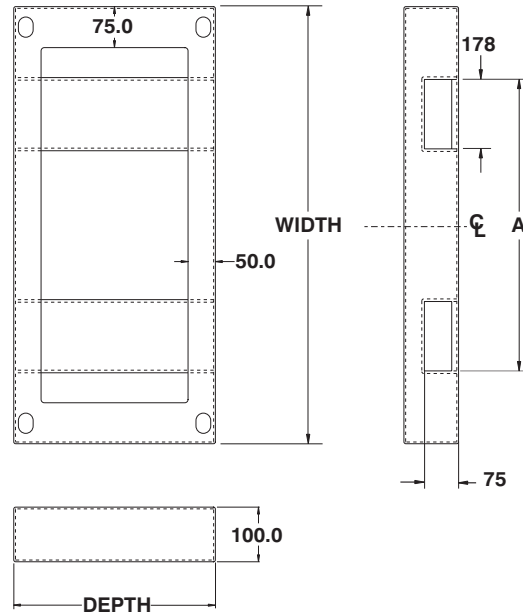

Transportation base

The **6500 MXBT transportation bases** are installed under rows of Mtrx cabinets. They are made of steel.

The 6500 MXBT are used to facilitate the transportation of ganged cabinet.

The rugged 10 GA open bottom base is built with openings and tracks to facilitate the use of either fork lifts or lifting chains and rods. A high quality robotically poured-in-place gasket ensures a complete and durable seal. The

bases are finished with heat fused polyester powder, electrostatically applied on a phosphatized base.

Finish is RAL7011 sandtex dark gray.

FITS FRAME WIDTH	CATALOG NUMBER FITS FRAME DEPTH				A
	400mm	500mm	600mm	800mm	
600	6500 MXBT0604	6500 MXBT0605	6500 MXBT0606	6500 MXBT0608	521
700	6500 MXBT0704	6500 MXBT0705	6500 MXBT0706	6500 MXBT0708	521
800	6500 MXBT0804	6500 MXBT0805	6500 MXBT0806	6500 MXBT0808	686
900	6500 MXBT0904	6500 MXBT0905	6500 MXBT0906	6500 MXBT0908	686
1000	6500 MXBT1004	6500 MXBT1005	6500 MXBT1006	6500 MXBT1008	686
1200	6500 MXBT1204	6500 MXBT1205	6500 MXBT1206	6500 MXBT1208	686
1300	6500 MXBT1304	6500 MXBT1305	6500 MXBT1306	6500 MXBT1308	686
1400	6500 MXBT1404	6500 MXBT1405	6500 MXBT1406	6500 MXBT1408	686
1500	6500 MXBT1504	6500 MXBT1505	6500 MXBT1506	6500 MXBT1508	686
1600	6500 MXBT1604	6500 MXBT1605	6500 MXBT1606	6500 MXBT1608	686
1700	6500 MXBT1704	6500 MXBT1705	6500 MXBT1706	6500 MXBT1708	686
1800	6500 MXBT1804	6500 MXBT1805	6500 MXBT1806	6500 MXBT1808	686
1900	6500 MXBT1904	6500 MXBT1905	6500 MXBT1906	6500 MXBT1908	686
2000	6500 MXBT2004	6500 MXBT2005	6500 MXBT2006	6500 MXBT2008	686
2100	6500 MXBT2104	6500 MXBT2105	6500 MXBT2106	6500 MXBT2108	686
2200	6500 MXBT2204	6500 MXBT2205	6500 MXBT2206	6500 MXBT2208	686
2300	6500 MXBT2304	6500 MXBT2305	6500 MXBT2306	6500 MXBT2308	686
2400	6500 MXBT2404	6500 MXBT2405	6500 MXBT2406	6500 MXBT2408	686
2500	6500 MXBT2504	6500 MXBT2505	6500 MXBT2506	6500 MXBT2508	686
2600	6500 MXBT2604	6500 MXBT2605	6500 MXBT2606	6500 MXBT2608	686
2700	6500 MXBT2704	6500 MXBT2705	6500 MXBT2706	6500 MXBT2708	686
2800	6500 MXBT2804	6500 MXBT2805	6500 MXBT2806	6500 MXBT2808	686
2900	6500 MXBT2904	6500 MXBT2905	6500 MXBT2906	6500 MXBT2908	686
3000	6500 MXBT3004	6500 MXBT3005	6500 MXBT3006	6500 MXBT3008	686

Data subject to change without notice.