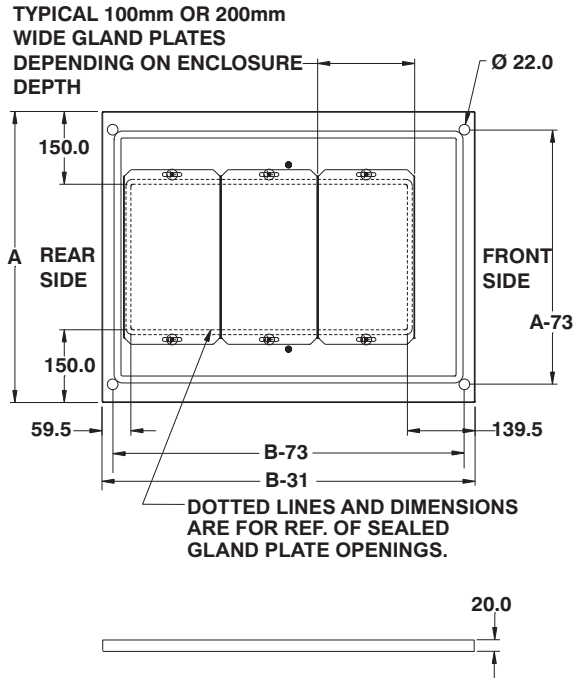

Solid base

The 6500 MXB solid base is made to be installed at the bottom of a Mtrx cabinet. They are made of steel. Solid bases are available with separate gland plates (standard) or one full gland plate.

Installation hardware are included. A quality poured-in-place gasket ensures a complete and durable seal.

The bases are finished with heat fused polyester powder, electrostatically applied on a phospho-

tized base. Finish is RAL7011 sandtex dark gray.

Note: If required, plinths must be ordered separately.

CATALOG NUMBER		NOMINAL	
W/STD. PLATES	W/FULL PLATE	A	B
6500 MXB0404	6500 MXB0404F	400	400
6500 MXB0405	6500 MXB0405F	400	500
6500 MXB0406	6500 MXB0406F	400	600
6500 MXB0408	6500 MXB0408F	400	800
6500 MXB0604	6500 MXB0604F	600	400
6500 MXB0605	6500 MXB0605F	600	500
6500 MXB0606	6500 MXB0606F	600	600
6500 MXB0608	6500 MXB0608F	600	800
6500 MXB0609	6500 MXB0609F	600	900
6500 MXB0610	6500 MXB0610F	600	1000
6500 MXB0612	6500 MXB0612F	600	1200
6500 MXB0706	6500 MXB0706F	700	600
6500 MXB0708	6500 MXB0708F	700	800
6500 MXB0709	6500 MXB0709F	700	900
6500 MXB0710	6500 MXB0710F	700	1000
6500 MXB0712	6500 MXB0712F	700	1200
6500 MXB0804	6500 MXB0804F	800	400
6500 MXB0805	6500 MXB0805F	800	500
6500 MXB0806	6500 MXB0806F	800	600
6500 MXB0808	6500 MXB0808F	800	800
6500 MXB0809	6500 MXB0809F	800	900

CATALOG NUMBER		NOMINAL	
W/STD. PLATES	W/FULL PLATE	A	B
6500 MXB0810	6500 MXB0810F	800	1000
6500 MXB0812	6500 MXB0812F	800	1200
6500 MXB0904	6500 MXB0904F	900	400
6500 MXB0905	6500 MXB0905F	900	500
6500 MXB0906	6500 MXB0906F	900	600
6500 MXB0908	6500 MXB0908F	900	800
6500 MXB1004	6500 MXB1004F	1000	400
6500 MXB1005	6500 MXB1005F	1000	500
6500 MXB1006	6500 MXB1006F	1000	600
6500 MXB1008	6500 MXB1008F	1000	800
6500 MXB1204	6500 MXB1204F	1200	400
6500 MXB1205	6500 MXB1205F	1200	500
6500 MXB1206	6500 MXB1206F	1200	600
6500 MXB1208	6500 MXB1208F	1200	800
6500 MXB1604	6500 MXB1604F	1600	400
6500 MXB1605	6500 MXB1605F	1600	500
6500 MXB1606	6500 MXB1606F	1600	600
6500 MXB1608	6500 MXB1608F	1600	800
6500 MXB1805	6500 MXB1805F	1800	500
6500 MXB1806	6500 MXB1806F	1800	600

Data subject to change without notice.