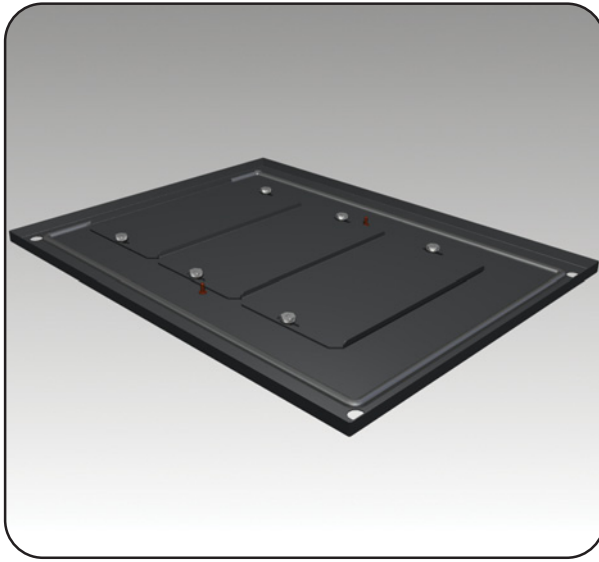

Solid base

The 6500 MXB solid base is made to be installed at the bottom of a Mtrx cabinet. They are made of steel. Solid bases are available with separate gland plates (standard) or one full gland plate.

Installation hardware are included. A quality poured-in-place gasket ensures a complete and durable seal.

The bases are finished with heat fused polyester powder, electrostatically applied on a phospho-

tized base. Finish is RAL7011 sandtex dark gray.

Note: If required, plinths must be ordered separately.

CATALOG NUMBER		NOMINAL	
W/STD. PLATES	W/FULL PLATE	A	B
6500 MXB0404	6500 MXB0404F	400	400
6500 MXB0405	6500 MXB0405F	400	500
6500 MXB0406	6500 MXB0406F	400	600
6500 MXB0408	6500 MXB0408F	400	800
6500 MXB0604	6500 MXB0604F	600	400
6500 MXB0605	6500 MXB0605F	600	500
6500 MXB0606	6500 MXB0606F	600	600
6500 MXB0608	6500 MXB0608F	600	800
6500 MXB0609	6500 MXB0609F	600	900
6500 MXB0610	6500 MXB0610F	600	1000
6500 MXB0612	6500 MXB0612F	600	1200
6500 MXB0706	6500 MXB0706F	700	600
6500 MXB0708	6500 MXB0708F	700	800
6500 MXB0709	6500 MXB0709F	700	900
6500 MXB0710	6500 MXB0710F	700	1000
6500 MXB0712	6500 MXB0712F	700	1200
6500 MXB0804	6500 MXB0804F	800	400
6500 MXB0805	6500 MXB0805F	800	500
6500 MXB0806	6500 MXB0806F	800	600
6500 MXB0808	6500 MXB0808F	800	800
6500 MXB0809	6500 MXB0809F	800	900