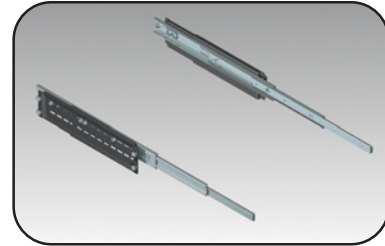

Slides for 'L' shaped rack angles

The 6500 MXLSL slides are used with two pairs of 'L' shaped rack angles. The slides are installed directly on the rack angles; there is no need to order separate installation brackets. All installation hardware is included. Slides can be used with all 'L' shaped rack angles, including 19", 24", 23" and metric racks.

CATALOG NUMBER	FITS RACK WIDTH	SLIDE LENGTH	FITS RACK SPACING (between mtg surfaces) (mm)
6500 MXLSL03	19"	12"	500, 600
6500 MXLSL05	19"	18"	600, 700
6500 MXLSL08	19"	24"	800, 900, 1000

Equipment guides

The 6500 MXLG equipment guides are installed between pairs of rack angles. They are used to support rack-mounted instruments during installation. They are furnished in pairs and can be used with 19", 23" and 24" rack angles.