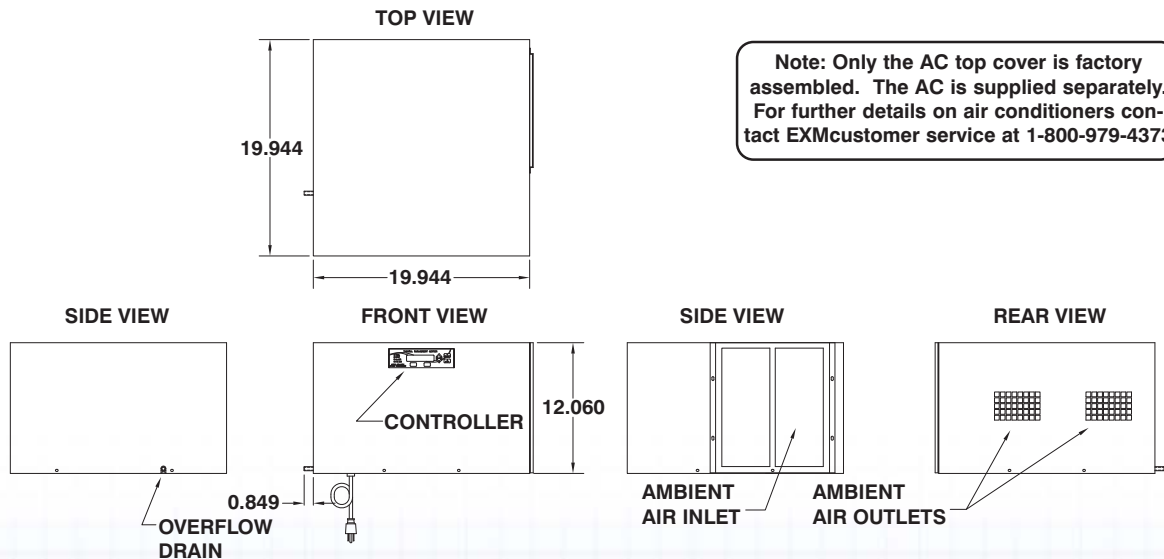

Note: Only the AC top cover is factory assembled. The AC is supplied separately. For further details on air conditioners contact EXMcustomer service at 1-800-979-4373