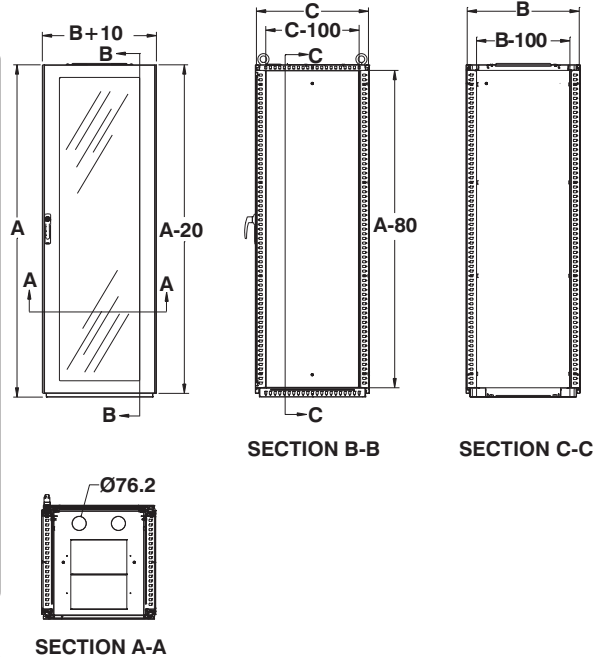

- Streamline frame system (with eye bolts and leveling feet)
- Top and bottoms furnished with access gland plates
- Quick install side covers
- Vented front door and Split vented rear door supplied standard for maximum passive cooling potential

- Two adjustable 19" rack angle sets

Frame, top and bottom are powder coated dark gray RAL7011. All other external covers are light gray RAL7035 or textured black RAL9005.

**NEMA/EEMAC 1 / IP20  
ANSI / CEA-310**

Note: Side covers are included however not shown for clarity

CATALOG NUMBER	A (mm)	B (mm)	C (mm)
6100 SLKNT140606	1400	600	600
6100 SLKNT140608	1400	600	800
6100 SLKNT140609	1400	600	900
6100 SLKNT140610	1400	600	1000
6100 SLKNT140611	1400	600	1100
6100 SLKNT140612	1400	600	1200
6100 SLKNT160606	1600	600	600
6100 SLKNT160608	1600	600	800
6100 SLKNT160609	1600	600	900
6100 SLKNT160610	1600	600	1000
6100 SLKNT160611	1600	600	1100
6100 SLKNT160612	1600	600	1200
6100 SLKNT180606	1800	600	600
6100 SLKNT180608	1800	600	800
6100 SLKNT180609	1800	600	900

CATALOG NUMBER	A (mm)	B (mm)	C (mm)
6100 SLKNT180610	1800	600	1000
6100 SLKNT180611	1800	600	1100
6100 SLKNT180612	1800	600	1200
6100 SLKNT200606	2000	600	600
6100 SLKNT200608	2000	600	800
6100 SLKNT200609	2000	600	900
6100 SLKNT200610	2000	600	1000
6100 SLKNT200611	2000	600	1100
6100 SLKNT200612	2000	600	1200
6100 SLKNT220606	2200	600	600
6100 SLKNT220608	2200	600	800
6100 SLKNT220609	2200	600	900
6100 SLKNT220610	2200	600	1000
6100 SLKNT220611	2200	600	1100
6100 SLKNT220612	2200	600	1200