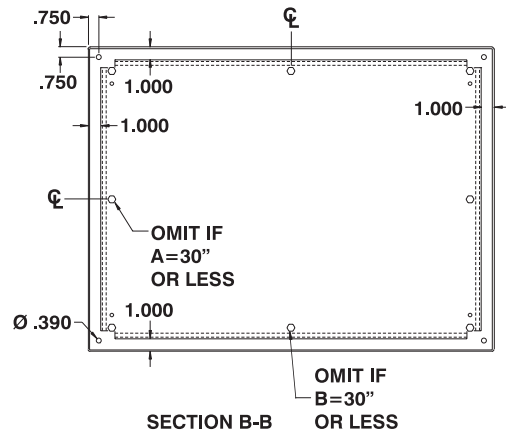

Wall mounted double door stainless steel enclosures

The 5412 ESSDD water, oil & dust tight enclosures are used indoors or outdoors in areas where a corrosion problem exists or where the enclosures may be subject to hosing or to water coming from any direction or for protection against dust, dirt or oil splashing. The 5412 ESSDD are made from quality 14 GA (Type 304) stainless steel, with corner seams continuously welded. The opening has a curled lip around all sides to prevent dripping water

from entering the enclosure when the doors are open, it also increases rigidity. A high quality robotically poured-in-place seamless gasket ensures a complete and durable water tight seal. The pins of the concealed hinges can be pulled out to remove the door. A ¼ turn locking mechanism ensures positive closing. Internal mounting holes are provided. Each enclosure comes **complete with a 12 GA inner panel** which is double bent* for maximum

rigidity and which mounts on M8 welded studs. The enclosures' exterior are unpainted and brushed smooth. The enclosures' interior and panels are finished with white heat fused polyester powder, electrostatically applied on a pretreated base.

**CSA Certified / UL Listed
NEMA/EEMAC 4X / IP66**

SECTION A-A

† For stainless steel type 316, add suffix '6' to the catalog number (ie. 5412 ESSDD2442086).

‡ For painted stainless steel, add suffix 'P' to the catalog number (ie. 5412 ESSDD544208P).

CATALOG NUMBER	DIMENSIONS							SHIP WGT LBS.
	A	B	C	D	E	F	G	
5412 ESSDD244208	24	42	8	22	40	25.25	36	117
5412 ESSDD244808	24	48	8	22	46	25.25	42	130
5412 ESSDD544208	54	42	8	52	40	55.25	36	272
5412 ESSDD244210	24	42	10	22	40	25.25	36	150
5412 ESSDD304210	30	42	10	28	40	31.25	36	152
5412 ESSDD304810	30	48	10	28	46	31.25	42	168
5412 ESSDD306010	30	60	10	28	58	31.25	54	203
5412 ESSDD364212	36	42	12	34	40	37.25	36	220
5412 ESSDD364812	36	48	12	34	46	37.25	42	242
5412 ESSDD366012	36	60	12	34	58	37.25	54	292
5412 ESSDD424212	42	42	12	40	40	43.25	36	197
5412 ESSDD424812	42	48	12	40	46	43.25	42	216
5412 ESSDD426012	42	60	12	40	58	43.25	54	349
5412 ESSDD484812	48	48	12	46	46	49.25	42	225