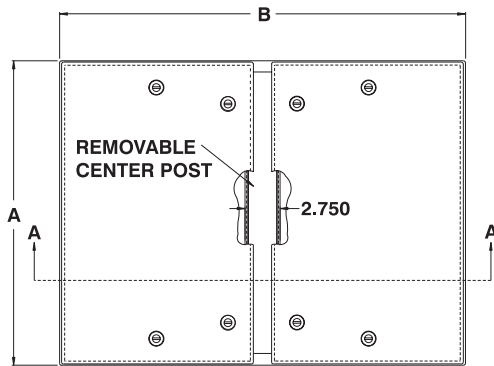

Wall mounted double door stainless steel enclosures

The 5412 ESSDD water, oil & dust tight enclosures are used indoors or outdoors in areas where a corrosion problem exists or where the enclosures may be subject to hosing or to water coming from any direction or for protection against dust, dirt or oil splashing. The 5412 ESSDD are made from quality 14 GA (Type 304) stainless steel, with corner seams continuously welded. The opening has a curled lip around all sides to prevent dripping water

from entering the enclosure when the doors are open, it also increases rigidity. A high quality robotically poured-in-place seamless gasket ensures a complete and durable water tight seal. The pins of the concealed hinges can be pulled out to remove the door. A ¼ turn locking mechanism ensures positive closing. Internal mounting holes are provided. Each enclosure comes **complete with a 12 GA inner panel** which is double bent* for maximum

rigidity and which mounts on M8 welded studs. The enclosures' exterior are unpainted and brushed smooth. The enclosures' interior and panels are finished with white heat fused polyester powder, electrostatically applied on a pretreated base.

**CSA Certified / UL Listed
NEMA/EEMAC 4X / IP66**

SECTION A-A

† For stainless steel type 316, add suffix '6' to the catalog number (ie. 5412 ESSDD2442086).

‡ For painted stainless steel, add suffix 'P' to the catalog number (ie. 5412 ESSDD544208P).

CATALOG NUMBER	DIMENSIONS							SHIP WGT LBS.
	A	B	C	D	E	F	G	
5412 ESSDD244208	24	42	8	22	40	25.25	36	117
5412 ESSDD244808	24	48	8	22	46	25.25	42	130
5412 ESSDD544208	54	42	8	52	40	55.25	36	272
5412 ESSDD244210	24	42	10	22	40	25.25	36	150
5412 ESSDD304210	30	42	10	28	40	31.25	36	152
5412 ESSDD304810	30	48	10	28	46	31.25	42	168
5412 ESSDD306010	30	60	10	28	58	31.25	54	203
5412 ESSDD364212	36	42	12	34	40	37.25	36	220
5412 ESSDD364812	36	48	12	34	46	37.25	42	242
5412 ESSDD366012	36	60	12	34	58	37.25	54	292
5412 ESSDD424212	42	42	12	40	40	43.25	36	197
5412 ESSDD424812	42	48	12	40	46	43.25	42	216
5412 ESSDD426012	42	60	12	40	58	43.25	54	349
5412 ESSDD484812	48	48	12	46	46	49.25	42	225