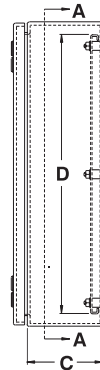

Wall mounted double door stainless steel enclosures

The 5412 ESSDD water, oil & dust tight enclosures are used indoors or outdoors in areas where a corrosion problem exists or where the enclosures may be subject to hosing or to water coming from any direction or for protection against dust, dirt or oil splashing. The 5412 ESSDD are made from quality 14 GA (Type 304) stainless steel, with corner seams continuously welded. The opening has a curled lip around all sides to prevent dripping water

from entering the enclosure when the doors are open, it also increases rigidity. A high quality robotically poured-in-place seamless gasket ensures a complete and durable water tight seal. The pins of the concealed hinges can be pulled out to remove the door. A ¼ turn locking mechanism ensures positive closing. Internal mounting holes are provided. Each enclosure comes **complete with a 12 GA inner panel** which is double bent* for maximum

rigidity and which mounts on M8 welded studs. The enclosures' exterior are unpainted and brushed smooth. The enclosures' interior and panels are finished with white heat fused polyester powder, electrostatically applied on a pretreated base.

**CSA Certified / UL Listed
NEMA/EEMAC 4X / IP66**

SECTION A-A