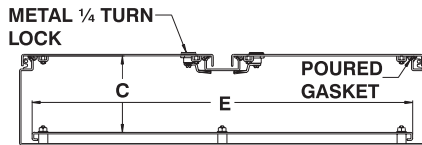

Wall mounted double door stainless steel enclosures

The 5412 ESSDD water, oil & dust tight enclosures are used indoors or outdoors in areas where a corrosion problem exists or where the enclosures may be subject to hosing or to water coming from any direction or for protection against dust, dirt or oil splashing. The 5412 ESSDD are made from quality 14 GA (Type 304) stainless steel, with corner seams continuously welded. The opening has a curled lip around all sides to prevent dripping water

from entering the enclosure when the doors are open, it also increases rigidity. A high quality robotically poured-in-place seamless gasket ensures a complete and durable water tight seal. The pins of the concealed hinges can be pulled out to remove the door. A ¼ turn locking mechanism ensures positive closing. Internal mounting holes are provided. Each enclosure comes **complete with a 12 GA inner panel** which is double bent* for maximum

rigidity and which mounts on M8 welded studs. The enclosures' exterior are unpainted and brushed smooth. The enclosures' interior and panels are finished with white heat fused polyester powder, electrostatically applied on a pretreated base.

**CSA Certified / UL Listed
NEMA/EEMAC 4X / IP66**

SECTION A-A

† For stainless steel type 316, add suffix '6' to the catalog number (ie. 5412 ESSDD2442086).

‡ For painted stainless steel, add suffix 'P' to the catalog number (ie. 5412 ESSDD544208P).

CATALOG NUMBER	DIMENSIONS							SHIP WGT LBS.
	A	B	C	D	E	F	G	
5412 ESSDD244208	24	42	8	22	40	25.25	36	117
5412 ESSDD244808	24	48	8	22	46	25.25	42	130
5412 ESSDD544208	54	42	8	52	40	55.25	36	272
5412 ESSDD244210	24	42	10	22	40	25.25	36	150
5412 ESSDD304210	30	42	10	28	40	31.25	36	152
5412 ESSDD304810	30	48	10	28	46	31.25	42	168
5412 ESSDD306010	30	60	10	28	58	31.25	54	203
5412 ESSDD364212	36	42	12	34	40	37.25	36	220
5412 ESSDD364812	36	48	12	34	46	37.25	42	242
5412 ESSDD366012	36	60	12	34	58	37.25	54	292
5412 ESSDD424212	42	42	12	40	40	43.25	36	197
5412 ESSDD424812	42	48	12	40	46	43.25	42	216
5412 ESSDD426012	42	60	12	40	58	43.25	54	349
5412 ESSDD484812	48	48	12	46	46	49.25	42	225