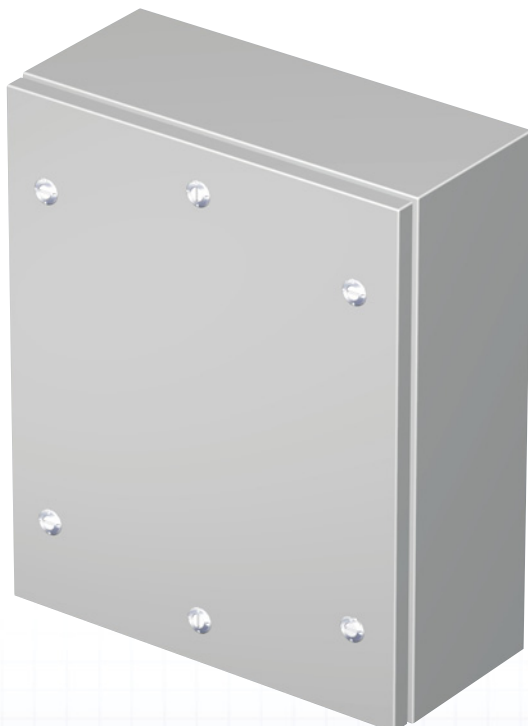

Water, oil & dust tight quarter turn cover enclosures

The 5412 ESQT water, oil & dust tight enclosures are used indoors or outdoors in areas where the enclosures may be subject to hosing or to water coming from any direction or for protection against dust, dirt or oil splashing. The 5412 ESQT are made from quality 14 GA or 16 GA steel, with corner seams continuously welded. The opening has a curled lip around all sides to prevent drip-

ping water from entering the enclosure when the cover has been removed, it also increases rigidity. A high quality robotically poured-in-place seamless gasket ensures a complete and durable water tight seal. Quarter turn locking mechanisms on all sides ensure positive closing. Internal mounting holes are provided. Each enclosure comes **complete with a 12 GA inner**

panel which is double bent* for maximum rigidity and which mounts on M8 welded studs. Enclosures and panels are finished with heat fused polyester powder, electrostatically applied on a pretreated base. Box is ANSI/ASA 61 gray, panel is white (other colors available).

**CSA Certified / UL Listed
NEMA/EEMAC 4-12 / IP66**

CATALOG NUMBER	DIMENSIONS					SHIP WGT LBS.
	A	B	C	D	E	
5412 ESQT121206	12	12	6	10	10	19
5412 ESQT122406	12	24	6	10	22	35
5412 ESQT161206	16	12	6	14	10	24
5412 ESQT161606	16	16	6	14	14	31
5412 ESQT162006	16	20	6	14	18	37
5412 ESQT201206	20	12	6	18	10	29
5412 ESQT201606	20	16	6	18	14	37
5412 ESQT202006	20	20	6	18	18	45
5412 ESQT202406	20	24	6	18	22	53
5412 ESQT241206	24	12	6	22	10	35
5412 ESQT241606	24	16	6	22	14	44
5412 ESQT242006	24	20	6	22	18	53
5412 ESQT242406	24	24	6	22	22	62
5412 ESQT301606	30	16	6	28	14	53
5412 ESQT302006	30	20	6	28	18	65
5412 ESQT302406	30	24	6	28	22	76
5412 ESQT362406	36	24	6	34	22	90
5412 ESQT363006	36	30	6	34	28	109
5412 ESQT122408	12	24	8	10	22	38
5412 ESQT161208	16	12	8	14	10	27
5412 ESQT161608	16	16	8	14	14	34
5412 ESQT162008	16	20	8	14	18	41
5412 ESQT201208	20	12	8	18	10	33
5412 ESQT201608	20	16	8	18	14	41
5412 ESQT202008	20	20	8	18	18	49
5412 ESQT202408	20	24	8	18	22	57
5412 ESQT241208	24	12	8	22	10	38
5412 ESQT241608	24	16	8	22	14	48
5412 ESQT242008	24	20	8	22	18	57
5412 ESQT242408	24	24	8	22	22	67
5412 ESQT243008	24	30	8	22	28	81
5412 ESQT301208	30	12	8	28	10	46
5412 ESQT301608	30	16	8	28	14	58
5412 ESQT302008	30	20	8	28	18	70
5412 ESQT302408	30	24	8	28	22	81
5412 ESQT303008	30	30	8	28	28	98
5412 ESQT303608	30	36	8	28	34	116
5412 ESQT362408	36	24	8	34	22	95
5412 ESQT363008	36	30	8	34	28	116
5412 ESQT363608	36	36	8	34	34	136
5412 ESQT422408	42	24	8	40	22	110
5412 ESQT423008	42	30	8	40	28	133

Data subject to change without notice.