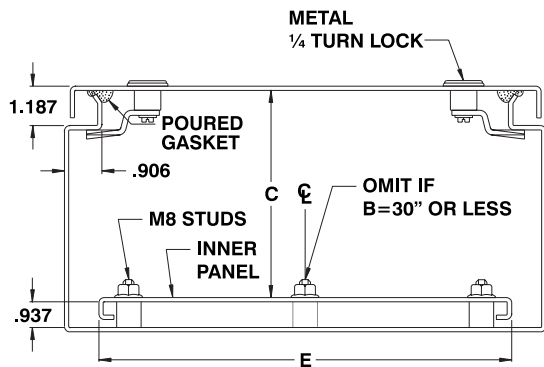

Water, oil & dust tight quarter turn cover enclosures

The 5412 ESQT water, oil & dust tight enclosures are used indoors or outdoors in areas where the enclosures may be subject to hosing or to water coming from any direction or for protection against dust, dirt or oil splashing. The 5412 ESQT are made from quality 14 GA or 16 GA steel, with corner seams continuously welded. The opening has a curled lip around all sides to prevent drip-

ping water from entering the enclosure when the cover has been removed, it also increases rigidity. A high quality robotically poured-in-place seamless gasket ensures a complete and durable water tight seal. Quarter turn locking mechanisms on all sides ensure positive closing. Internal mounting holes are provided. Each enclosure comes **complete with a 12 GA inner**

panel which is double bent* for maximum rigidity and which mounts on M8 welded studs. Enclosures and panels are finished with heat fused polyester powder, electrostatically applied on a pretreated base. Box is ANSI/ASA 61 gray, panel is white (other colors available).

**CSA Certified / UL Listed
NEMA/EEMAC 4-12 / IP66**

CATALOG NUMBER	DIMENSIONS					SHIP WGT LBS.
	A	B	C	D	E	
5412 ESQT121206	12	12	6	10	10	19
5412 ESQT122406	12	24	6	10	22	35
5412 ESQT161206	16	12	6	14	10	24
5412 ESQT161606	16	16	6	14	14	31
5412 ESQT162006	16	20	6	14	18	37
5412 ESQT201206	20	12	6	18	10	29
5412 ESQT201606	20	16	6	18	14	37
5412 ESQT202006	20	20	6	18	18	45
5412 ESQT202406	20	24	6	18	22	53
5412 ESQT241206	24	12	6	22	10	35
5412 ESQT241606	24	16	6	22	14	44
5412 ESQT242006	24	20	6	22	18	53
5412 ESQT242406	24	24	6	22	22	62
5412 ESQT301606	30	16	6	28	14	53
5412 ESQT302006	30	20	6	28	18	65
5412 ESQT302406	30	24	6	28	22	76
5412 ESQT362406	36	24	6	34	22	90
5412 ESQT363006	36	30	6	34	28	109
5412 ESQT122408	12	24	8	10	22	38
5412 ESQT161208	16	12	8	14	10	27
5412 ESQT161608	16	16	8	14	14	34
5412 ESQT162008	16	20	8	14	18	41
5412 ESQT201208	20	12	8	18	10	33
5412 ESQT201608	20	16	8	18	14	41
5412 ESQT202008	20	20	8	18	18	49
5412 ESQT202408	20	24	8	18	22	57
5412 ESQT241208	24	12	8	22	10	38
5412 ESQT241608	24	16	8	22	14	48
5412 ESQT242008	24	20	8	22	18	57
5412 ESQT242408	24	24	8	22	22	67
5412 ESQT243008	24	30	8	22	28	81
5412 ESQT301208	30	12	8	28	10	46
5412 ESQT301608	30	16	8	28	14	58
5412 ESQT302008	30	20	8	28	18	70
5412 ESQT302408	30	24	8	28	22	81
5412 ESQT303008	30	30	8	28	28	98
5412 ESQT303608	30	36	8	28	34	116
5412 ESQT362408	36	24	8	34	22	95
5412 ESQT363008	36	30	8	34	28	116
5412 ESQT363608	36	36	8	34	34	136
5412 ESQT422408	42	24	8	40	22	110
5412 ESQT423008	42	30	8	40	28	133

Data subject to change without notice.