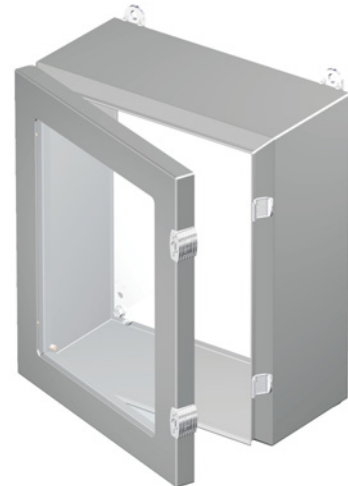

CATALOG NUMBER	DIMENSIONS							SHIP WGT LBS.
	A	B	C	D	E	F	G	
5412 ESCHW080804	8	8	4	6.88	6.88	8.75	6	8
5412 ESCHW081004	8	10	4	6.88	8.88	8.75	8	10
5412 ESCHW100804	10	8	4	8.88	6.88	10.75	6	10
5412 ESCHW101005	10	10	5	8.88	8.88	10.75	8	14
5412 ESCHW101205	10	12	5	8.88	10.88	10.75	10	16
5412 ESCHW121005	12	10	5	10.88	8.88	12.75	8	16
5412 ESCHW121205	12	12	5	10.88	10.88	12.75	10	18
5412 ESCHW100806	10	8	6	8.88	6.88	10.75	6	12
5412 ESCHW101006	10	10	6	8.88	8.88	10.75	8	14
5412 ESCHW121206	12	12	6	10.88	10.88	12.75	10	18
5412 ESCHW121406	12	14	6	10.88	12.88	12.75	12	19
5412 ESCHW140806	14	8	6	12.88	6.88	14.75	6	10
5412 ESCHW141206	14	12	6	12.88	10.88	14.75	10	19
5412 ESCHW141606	14	16	6	12.88	14.88	14.75	14	23
5412 ESCHW161006	16	10	6	14.88	8.88	16.75	8	19
5412 ESCHW161206	16	12	6	14.88	10.88	16.75	10	21
5412 ESCHW161406	16	14	6	14.88	12.88	16.75	12	23
5412 ESCHW121008	12	10	8	10.88	8.88	12.75	8	16
5412 ESCHW141208	14	12	8	12.88	10.88	14.75	10	20
5412 ESCHW161208	16	12	8	14.88	10.88	16.75	10	25
5412 ESCHW161408	16	14	8	14.88	12.88	16.75	12	26
5412 ESCHW161410	16	14	10	14.88	12.88	16.75	12	27