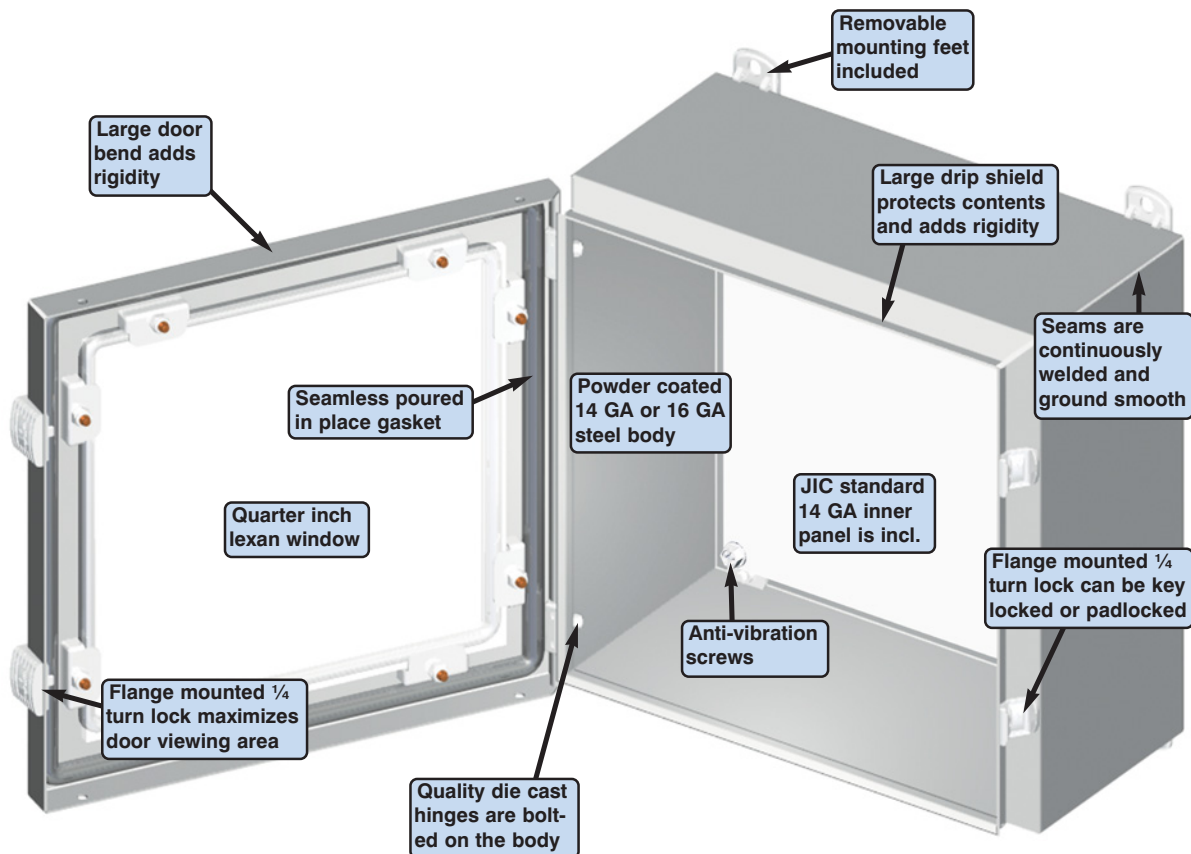

Windowed JIC enclosures

The 5412 ESCHW are used indoors or outdoors to protect the enclosed controls from dust, dirt, oil and water splashing. The 5412 ESCHW are made from quality 16 GA steel, with corner seams continuously welded. The window is made of 1/4" lexan. The opening has a curled lip around all sides to prevent dripping water from entering the enclosure when the door is open, it also increases rigidity. A high quality robotically poured-in-place seamless gasket ensures a complete and durable water tight seal.

The enclosures feature die cast hinges, which are bound to the cover by an exclusive concealed hinge pin system. The covers are interchangeable and can be removed by unfastening the anti-vibration lock nuts.

EXM's exclusive flange-mounted 1/4 turn locking system ensures positive closing while leaving a full viewing area on the door. Each enclosure comes **complete with a 14 GA inner panel** which mounts on weld nuts. The enclosure can be internally mounted or externally

mounted using the included die cast wall mounting feet. These feet have oblong holes to facilitate installation. Enclosures and panels are finished with heat fused polyester powder, electrostatically applied on a pretreated base. Box is ANSI/ASA 61 gray, panel is white (other colors available).

**CSA Certified / UL Listed
NEMA/EEMAC 4-12 / IP66**

**The 5412 ESCHW -
Another EXM innovation**

Data subject to
change without
notice.