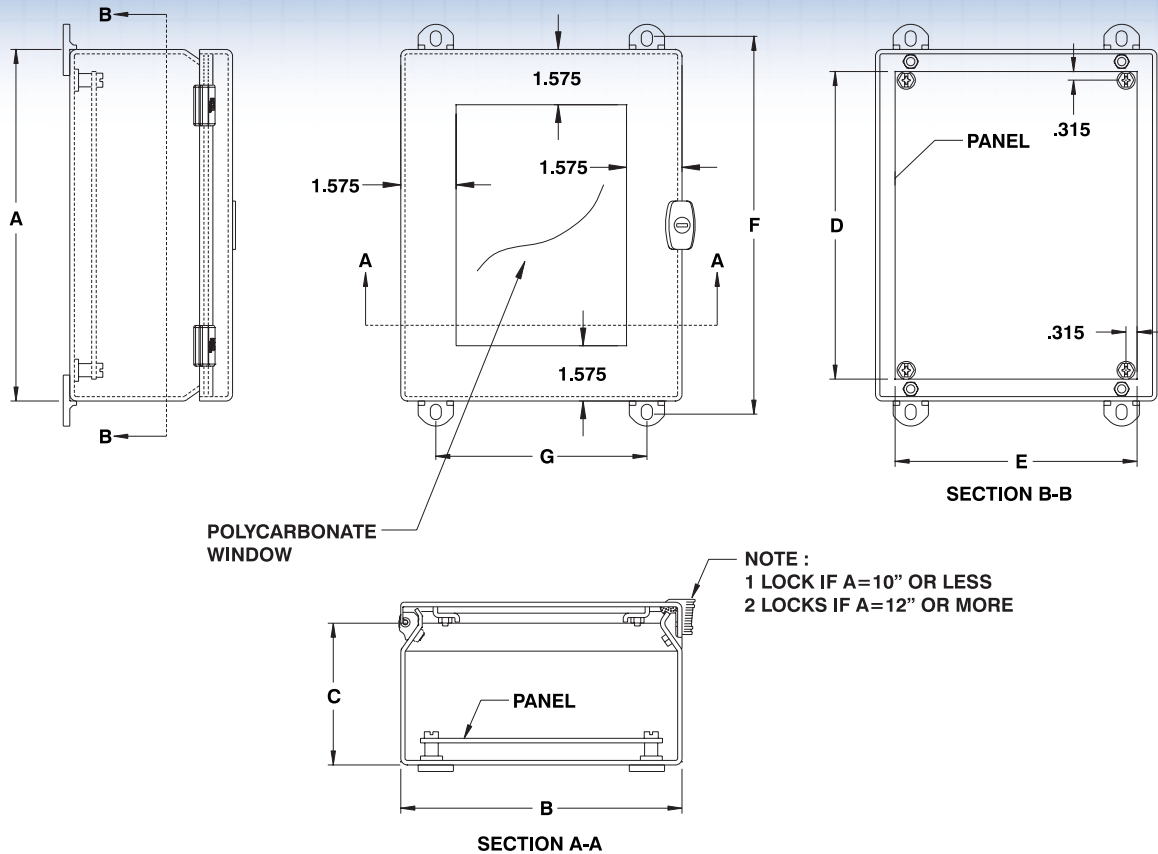

mounted using the included die cast wall mounting feet. These feet have oblong holes to facilitate installation. Enclosures and panels are finished with heat fused polyester powder, electrostatically applied on a pretreated base. Box is ANSI/ASA 61 gray, panel is white (other colors available).

**CSA Certified / UL Listed  
NEMA/EEMAC 4-12 / IP66**

**The 5412 ESCHW -  
Another EXM innovation**

Data subject to  
change without  
notice.

CATALOG NUMBER	DIMENSIONS							SHIP WGT LBS.
	A	B	C	D	E	F	G	
5412 ESCHW080804	8	8	4	6.88	6.88	8.75	6	8
5412 ESCHW081004	8	10	4	6.88	8.88	8.75	8	10
5412 ESCHW100804	10	8	4	8.88	6.88	10.75	6	10
5412 ESCHW101005	10	10	5	8.88	8.88	10.75	8	14
5412 ESCHW101205	10	12	5	8.88	10.88	10.75	10	16
5412 ESCHW121005	12	10	5	10.88	8.88	12.75	8	16
5412 ESCHW121205	12	12	5	10.88	10.88	12.75	10	18
5412 ESCHW100806	10	8	6	8.88	6.88	10.75	6	12
5412 ESCHW101006	10	10	6	8.88	8.88	10.75	8	14
5412 ESCHW121206	12	12	6	10.88	10.88	12.75	10	18
5412 ESCHW121406	12	14	6	10.88	12.88	12.75	12	19
5412 ESCHW140806	14	8	6	12.88	6.88	14.75	6	10
5412 ESCHW141206	14	12	6	12.88	10.88	14.75	10	19
5412 ESCHW141606	14	16	6	12.88	14.88	14.75	14	23
5412 ESCHW161006	16	10	6	14.88	8.88	16.75	8	19
5412 ESCHW161206	16	12	6	14.88	10.88	16.75	10	21
5412 ESCHW161406	16	14	6	14.88	12.88	16.75	12	23
5412 ESCHW121008	12	10	8	10.88	8.88	12.75	8	16
5412 ESCHW141208	14	12	8	12.88	10.88	14.75	10	20
5412 ESCHW161208	16	12	8	14.88	10.88	16.75	10	25
5412 ESCHW161408	16	14	8	14.88	12.88	16.75	12	26
5412 ESCHW161410	16	14	10	14.88	12.88	16.75	12	27