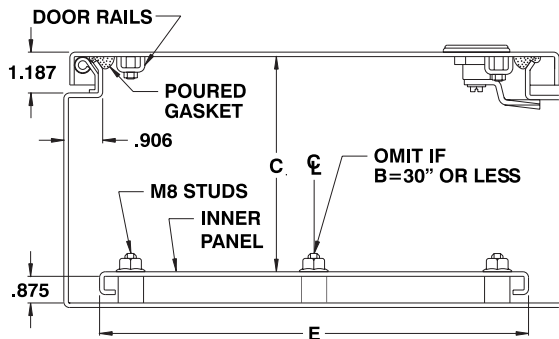

Water, oil & dust tight buttable enclosures

The 5412 ESBU water, oil & dust tight enclosures are used indoors or outdoors in areas where the enclosures may be subject to hosing or to water coming from any direction or for protection against dust, dirt or oil splashing. The 5412 ESBU are made from quality 14 GA or 16 GA steel, with corner seams continuously welded. The opening has a curled lip around all sides to prevent dripping water from entering the enclosure when the door is open,

it also increases rigidity. A high quality robotically poured-in-place seamless gasket ensures a complete and durable water tight seal. **The hinges are arranged to allow the installation of rows of enclosures, side by side.**

A ¼ turn locking mechanism (or 3 point latch system on larger enclosures) ensures positive closing. Internal mounting holes are provided. Each enclosure comes **complete with a 12 GA inner panel** which is double

bent* for maximum rigidity and which mounts on M8 welded studs. Enclosures and panels are finished with heat fused polyester powder, electrostatically applied on a pretreated base. Box is ANSI/ASA 61 gray, panel is white (other colors available).

**CSA Certified / UL Listed
NEMA/EEMAC 4-12 / IP66**

CATALOG NUMBER	DIMENSIONS					SHIP WGHT LBS.
	A	B	C	D	E	
5412 ESBU121206	12	12	6	10	10	19
5412 ESBU122406	12	24	6	10	22	35
5412 ESBU161206	16	12	6	14	10	24
5412 ESBU161606	16	16	6	14	14	31
5412 ESBU162006	16	20	6	14	18	37
5412 ESBU201206	20	12	6	18	10	29
5412 ESBU201606	20	16	6	18	14	37
5412 ESBU202006	20	20	6	18	18	45
5412 ESBU202406	20	24	6	18	22	53
5412 ESBU241206	24	12	6	22	10	35
5412 ESBU241606	24	16	6	22	14	44
5412 ESBU242006	24	20	6	22	18	53
5412 ESBU242406	24	24	6	22	22	62
5412 ESBU301606	30	16	6	28	14	53
5412 ESBU302006	30	20	6	28	18	65
5412 ESBU302406	30	24	6	28	22	76
5412 ESBU362406	36	24	6	34	22	90
5412 ESBU363006	36	30	6	34	28	109
5412 ESBU122408	12	24	8	10	22	38
5412 ESBU161208	16	12	8	14	10	27
5412 ESBU161608	16	16	8	14	14	34
5412 ESBU162008	16	20	8	14	18	41
5412 ESBU201208	20	12	8	18	10	33
5412 ESBU201608	20	16	8	18	14	41
5412 ESBU202008	20	20	8	18	18	49
5412 ESBU202408	20	24	8	18	22	57
5412 ESBU241208	24	12	8	22	10	38
5412 ESBU241608	24	16	8	22	14	48
5412 ESBU242008	24	20	8	22	18	57
5412 ESBU242408	24	24	8	22	22	67
5412 ESBU243008	24	30	8	22	28	81
5412 ESBU301208	30	12	8	28	10	46
5412 ESBU301608	30	16	8	28	14	58
5412 ESBU302008	30	20	8	28	18	70
5412 ESBU302408	30	24	8	28	22	81
5412 ESBU303008	30	30	8	28	28	98
5412 ESBU303608	30	36	8	28	34	116
5412 ESBU362408	36	24	8	34	22	95
5412 ESBU363008	36	30	8	34	28	116
5412 ESBU363608	36	36	8	34	34	136
5412 ESBU422408	42	24	8	40	22	110
5412 ESBU423008	42	30	8	40	28	133

Data subject to change without notice.