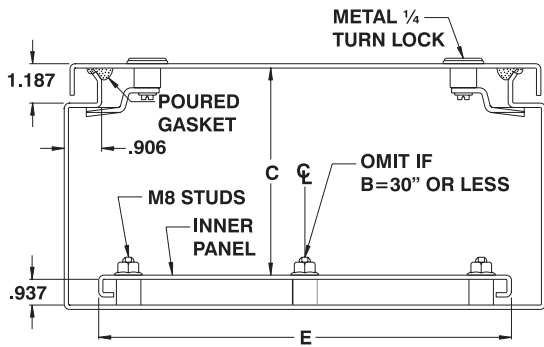

Aluminum quarter turn cover enclosures

The 5412 EALQT water, oil & dust tight enclosures are used indoors or outdoors in areas where a corrosion problem exists or where the enclosures may be subject to hosing or to water coming from any direction or for protection against dust, dirt or oil splashing. The 5412 EALQT are made from quality 0.080" (Type 5052 H -32), with corner seems continuously welded. The opening has a curled lip around all

sides to prevent dripping water from entering the enclosure when the cover has been removed, it also increases rigidity. A high quality robotically poured-in-place seamless gasket ensures a complete and durable water tight seal.

Quarter turn locking mechanisms on all sides ensure positive closing. Internal mounting holes are provided. Each enclosure comes **complete with a 12 GA inner**

panel which is double bent* for maximum rigidity and which mounts on M8 welded studs. Enclosures and panels are finished with heat fused polyester powder, electrostatically applied on a pretreated base. Box is ANSI/ASA 61 gray, panel is white (other colors available).

**CSA Certified / UL Listed
NEMA/EEMAC 4X / IP66**

CATALOG NUMBER	DIMENSIONS					SHIP WGT LBS.
	A	B	C	D	E	
5412 EALQT121206	12	12	6	10	10	10
5412 EALQT122406	12	24	6	10	22	18
5412 EALQT161206	16	12	6	14	10	12
5412 EALQT161606	16	16	6	14	14	16
5412 EALQT162006	16	20	6	14	18	19
5412 EALQT201206	20	12	6	18	10	15
5412 EALQT201606	20	16	6	18	14	19
5412 EALQT202006	20	20	6	18	18	23
5412 EALQT202406	20	24	6	18	22	27
5412 EALQT241206	24	12	6	22	10	18
5412 EALQT241606	24	16	6	22	14	22
5412 EALQT242006	24	20	6	22	18	27
5412 EALQT242406	24	24	6	22	22	31
5412 EALQT301606	30	16	6	28	14	27
5412 EALQT302006	30	20	6	28	18	33
5412 EALQT302406	30	24	6	28	22	38
5412 EALQT362406	36	24	6	34	22	45
5412 EALQT363006	36	30	6	34	28	55
5412 EALQT122408	12	24	8	10	22	19
5412 EALQT161208	16	12	8	14	10	14
5412 EALQT161608	16	16	8	14	14	17
5412 EALQT162008	16	20	8	14	18	21
5412 EALQT201208	20	12	8	18	10	17
5412 EALQT201608	20	16	8	18	14	21
5412 EALQT202008	20	20	8	18	18	25
5412 EALQT202408	20	24	8	18	22	29
5412 EALQT241208	24	12	8	22	10	19
5412 EALQT241608	24	16	8	22	14	24
5412 EALQT242008	24	20	8	22	18	29
5412 EALQT242408	24	24	8	22	22	34
5412 EALQT243008	24	30	8	22	28	41
5412 EALQT301208	30	12	8	28	10	23
5412 EALQT301608	30	16	8	28	14	29
5412 EALQT302008	30	20	8	28	18	35
5412 EALQT302408	30	24	8	28	22	41
5412 EALQT303008	30	30	8	28	28	49
5412 EALQT303608	30	36	8	28	34	58
5412 EALQT362408	36	24	8	34	22	48
5412 EALQT363008	36	30	8	34	28	58
5412 EALQT363608	36	36	8	34	34	68
5412 EALQT422408	42	24	8	40	22	55
5412 EALQT423008	42	30	8	40	28	67

Data subject to change without notice.