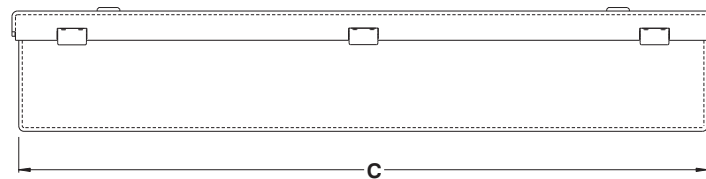

## Hinged cover wiring troughs

The 1412 CH hinged cover oil and dust tight troughs are used indoors to protect the enclosed controls from dust, dirt, oil and water splashing. The box and cover are made from 16 GA steel with all seams continuously welded. The opening has a flange

around all sides which increases rigidity and ensures complete contact with the oil resistant high quality seamless poured gasket. The door is secured by convenient 1/4 turn locks and can be opened over 180°. Internal mounting holes are provided and

CATALOG NUMBER	DIMENSIONS			SHIP WGT LBS.
	A	B	C	
1412 CH020212	2.5	2.5	12	3
1412 CH020218	2.5	2.5	18	5
1412 CH020224	2.5	2.5	24	6
1412 CH020230	2.5	2.5	30	9
1412 CH020236	2.5	2.5	36	10
1412 CH020248	2.5	2.5	48	13
1412 CH020260	2.5	2.5	60	16
1412 CH020272	2.5	2.5	72	19
1412 CH040412	4	4	12	6
1412 CH040418	4	4	18	8
1412 CH040424	4	4	24	10
1412 CH040430	4	4	30	13
1412 CH040436	4	4	36	16
1412 CH040448	4	4	48	20
1412 CH040460	4	4	60	25
1412 CH040472	4	4	72	30
1412 CH060424	6	4	24	12
1412 CH060436	6	4	36	18
1412 CH060448	6	4	48	23
1412 CH060460	6	4	60	29
1412 CH060472	6	4	72	34
1412 CH060612	6	6	12	9
1412 CH060618	6	6	18	12
1412 CH060624	6	6	24	16

CATALOG NUMBER	DIMENSIONS			SHIP WGT LBS.
	A	B	C	
1412 CH060630	6	6	30	19
1412 CH060636	6	6	36	23
1412 CH060648	6	6	48	29
1412 CH060660	6	6	60	32
1412 CH060672	6	6	72	43
1412 CH080524	8	5	24	16
1412 CH080536	8	5	36	23
1412 CH080548	8	5	48	30
1412 CH080560	8	5	60	37
1412 CH080572	8	5	72	44
1412 CH080812	8	8	12	11
1412 CH080824	8	8	12	15
1412 CH080836	8	8	36	19
1412 CH080848	8	8	48	33
1412 CH080860	8	8	60	41
1412 CH100636	10	6	36	28
1412 CH100648	10	6	48	36
1412 CH100660	10	6	60	45
1412 CH100672	10	6	72	53
1412 CH121224	12	12	24	34
1412 CH121236	12	12	36	49
1412 CH121248	12	12	48	60
1412 CH121260	12	12	61	73