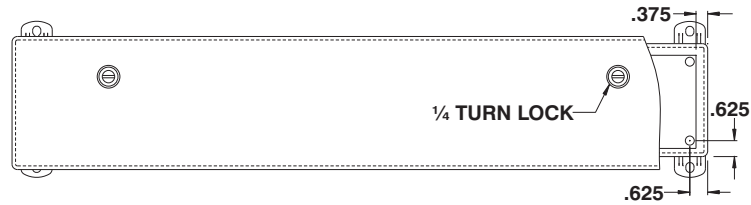

## Hinged cover wiring troughs

The 1412 CH hinged cover oil and dust tight troughs are used indoors to protect the enclosed controls from dust, dirt, oil and water splashing. The box and cover are made from 16 GA steel with all seams continuously welded. The opening has a flange

around all sides which increases rigidity and ensures complete contact with the oil resistant high quality seamless poured gasket. The door is secured by convenient 1/4 turn locks and can be opened over 180°. Internal mounting holes are provided and

CATALOG NUMBER	DIMENSIONS			SHIP WGT LBS.
	A	B	C	
1412 CH020212	2.5	2.5	12	3
1412 CH020218	2.5	2.5	18	5
1412 CH020224	2.5	2.5	24	6
1412 CH020230	2.5	2.5	30	9
1412 CH020236	2.5	2.5	36	10
1412 CH020248	2.5	2.5	48	13
1412 CH020260	2.5	2.5	60	16
1412 CH020272	2.5	2.5	72	19
1412 CH040412	4	4	12	6
1412 CH040418	4	4	18	8
1412 CH040424	4	4	24	10
1412 CH040430	4	4	30	13
1412 CH040436	4	4	36	16
1412 CH040448	4	4	48	20
1412 CH040460	4	4	60	25
1412 CH040472	4	4	72	30
1412 CH060424	6	4	24	12
1412 CH060436	6	4	36	18
1412 CH060448	6	4	48	23
1412 CH060460	6	4	60	29
1412 CH060472	6	4	72	34
1412 CH060612	6	6	12	9
1412 CH060618	6	6	18	12
1412 CH060624	6	6	24	16

CATALOG NUMBER	DIMENSIONS			SHIP WGT LBS.
	A	B	C	
1412 CH060630	6	6	30	19
1412 CH060636	6	6	36	23
1412 CH060648	6	6	48	29
1412 CH060660	6	6	60	32
1412 CH060672	6	6	72	43
1412 CH080524	8	5	24	16
1412 CH080536	8	5	36	23
1412 CH080548	8	5	48	30
1412 CH080560	8	5	60	37
1412 CH080572	8	5	72	44
1412 CH080812	8	8	12	11
1412 CH080824	8	8	12	15
1412 CH080836	8	8	36	19
1412 CH080848	8	8	48	33
1412 CH080860	8	8	60	41
1412 CH100636	10	6	36	28
1412 CH100648	10	6	48	36
1412 CH100660	10	6	60	45
1412 CH100672	10	6	72	53
1412 CH121224	12	12	24	34
1412 CH121236	12	12	36	49
1412 CH121248	12	12	48	60
1412 CH121260	12	12	61	73