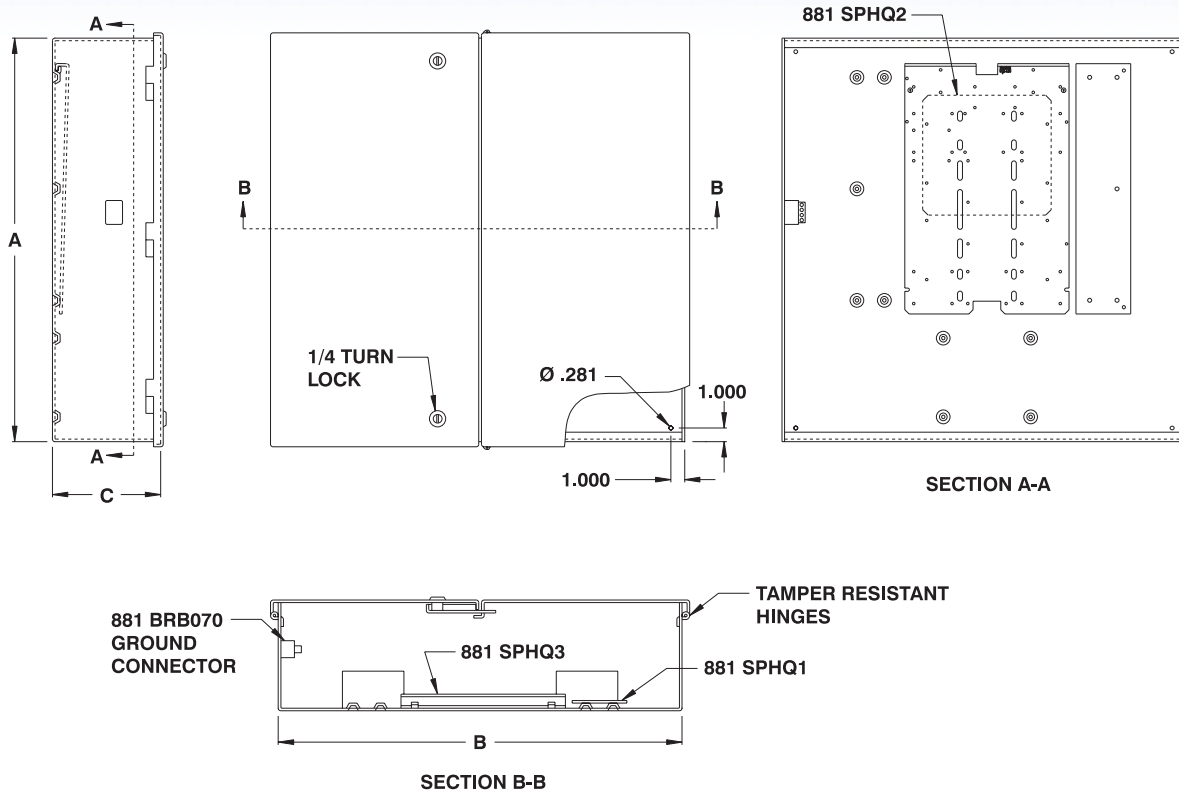

**CSA Certified**  
**NEMA/EEMAC 1 / IP30**

CATALOG NUMBER	DIMENSIONS			SHIP WGHT LBS.
	A	B	C	
1100 MCHQ303010	30	30	10	72

See following pages for other sizes

A total of three inner panels can be installed in a 1100 MCHQ303010 meter cabinet, all of which are included. Replacement panels can be ordered separately.

## Metering cabinet for Hydro-Québec specifications

CATALOG NUMBER	DIMENSIONS			SHIP WGHT LBS.
	A	B	C	
1100 MCHQ363612	36	36	12	122

See following pages for other sizes.

A total of four inner panels can be installed in a 1100 MCHQ363612 meter cabinet, three of which are included. If required, an additional accessory plate can be ordered separately (881 SPHQ1).

CATALOG NUMBER	DESCRIPTION
881 SPHQ1	Accessory plate
881 SPHQ2	Universal support current panel
881 SPHQ3	Universal support voltage panel

Inner panel drawings and detailed descriptions are available on page 245.

## Metering cabinet for Hydro-Québec specifications

CATALOG NUMBER	DIMENSIONS			SHIP WGHT LBS.
	A	B	C	
1100 MCHQ484812	48	48	12	196

See preceding pages for other sizes

A total of five inner panels can be installed in a 1100 MCHQ484812 meter cabinet, three of which are included. If required, one additional accessory plate (881 SPHQ1) and one additional universal support current panel (881 SPHQ2) can be ordered separately.