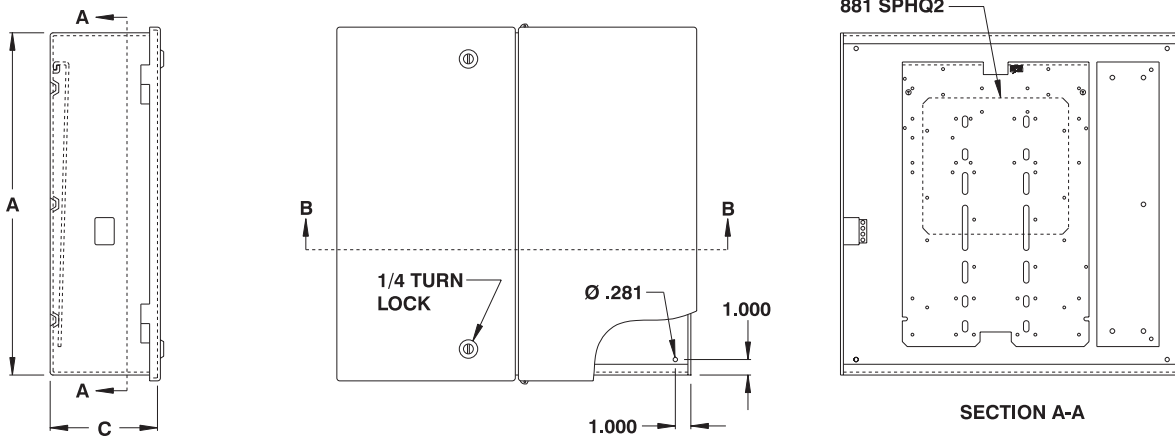

## Metering cabinet for Hydro-Québec specifications

The 1100 MCHQ metering cabinets were designed by EXM for Hydro-Québec to house metering instruments. They are made from 16 GA or 14 GA steel.

Three types of mounting panels are installed in each cabinet. These removable panels are made of powder coated steel. The panels are pre-punched to

accommodate the metering instruments used by Hydro-Québec. The larger cabinets have provisions to accommodate extra inner panels (purchased separately). A grounding splitter block is installed on the cabinet's left side. All 1100 MCHQ cabinets have double doors which are secured by padlockable quarter-

**CSA Certified**  
**NEMA/EEMAC 1 / IP30**

CATALOG NUMBER	DIMENSIONS			SHIP WGHT LBS.
	A	B	C	
1100 MCHQ303010	30	30	10	72

See following pages for other sizes

A total of three inner panels can be installed in a 1100 MCHQ303010 meter cabinet, all of which are included. Replacement panels can be ordered separately.