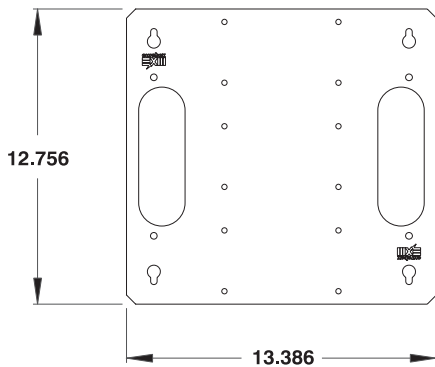

CATALOG NUMBER	DESCRIPTION

881 SPHQ2   Universal support current panel

- One 881 SPHQ2 is included with each 1100 MCHQ cabinet.
- One 881 SPHQ2 can be installed in the 1100 MCHQ303010. (no extra panels can be installed)
- One 881 SPHQ2 can be installed in the 1100 MCHQ363612. (no extra panels can be installed)
- Two 881 SPHQ2 can be installed in the 1100 MCHQ484812. (one extra panel can be installed, ordered separately)

CATALOG NUMBER	Panels supplied with cabinet	Panel capacity per cabinet
1100 MCHQ303010	1	1
1100 MCHQ363612	1	1
1100 MCHQ484812	1	2