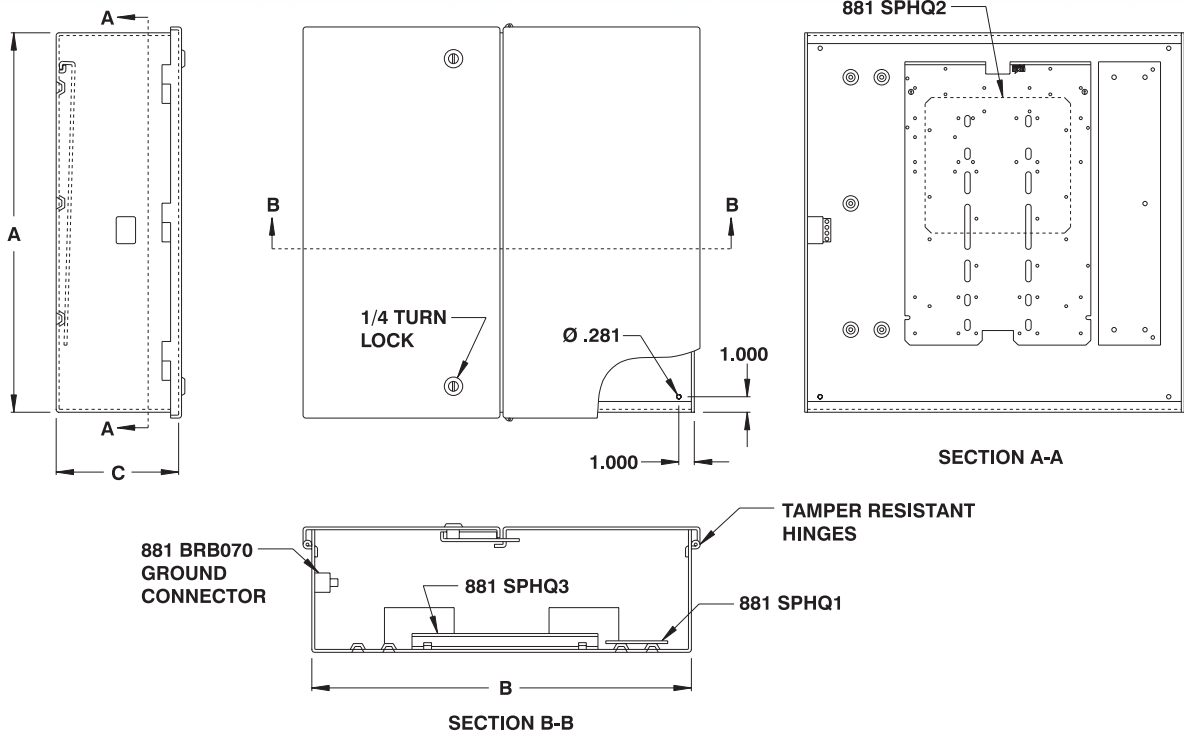

accommodate the metering instruments used by Hydro-Québec. The larger cabinets have provisions to accommodate extra inner panels (purchased separately). A grounding splitter block is installed on the cabinet's left side. All 1100 MCHQ cabinets have double doors which are secured by padlockable quarter-

**CSA Certified**  
**NEMA/EEMAC 1 / IP30**

CATALOG NUMBER	DIMENSIONS			SHIP WGHT LBS.
	A	B	C	
1100 MCHQ303010	30	30	10	72

See following pages for other sizes

A total of three inner panels can be installed in a 1100 MCHQ303010 meter cabinet, all of which are included. Replacement panels can be ordered separately.

CATALOG NUMBER	DESCRIPTION
881 SPHQ1	Accessory plate
881 SPHQ2	Universal support current panel
881 SPHQ3	Universal support voltage panel

Inner panel drawings and detailed descriptions are available on page 245.

## Metering cabinet for Hydro-Québec specifications

CATALOG NUMBER	DIMENSIONS			SHIP WGHT LBS.
	A	B	C	
1100 MCHQ363612	36	36	12	122

See following pages for other sizes.

A total of four inner panels can be installed in a 1100 MCHQ363612 meter cabinet, three of which are included. If required, an additional accessory plate can be ordered separately (881 SPHQ1).