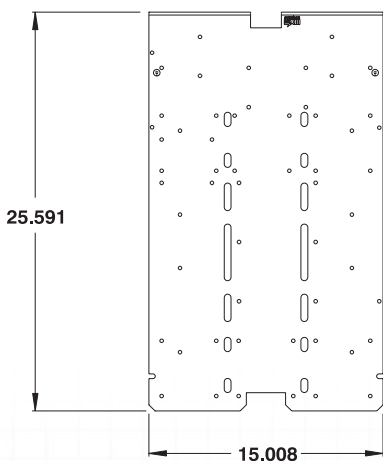

CATALOG NUMBER	DESCRIPTION

881 SPHQ3   Universal support voltage panel

- One 881 SPHQ3 is included with each 1100 MCHQ cabinet.
- One 881 SPHQ3 can be installed in the 1100 MCHQ303010. (no extra panels can be installed)
- One 881 SPHQ3 can be installed in the 1100 MCHQ363612. (no extra panels can be installed)
- One 881 SPHQ1 can be installed in the 1100 MCHQ484812. (no extra panels can be installed)

CATALOG NUMBER	Panels supplied with cabinet	Panel capacity per cabinet
1100 MCHQ303010	1	1
1100 MCHQ363612	1	1
1100 MCHQ484812	1	1

Data subject to change without notice.