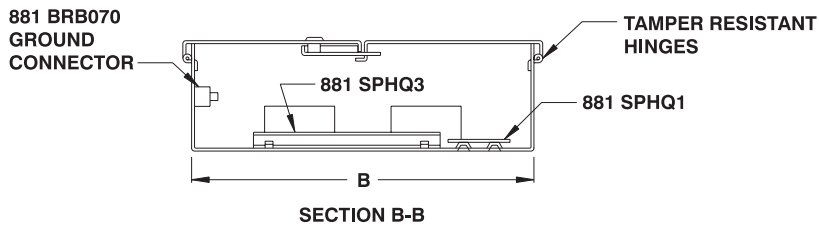

**CSA Certified**  
**NEMA/EEMAC 1 / IP30**

CATALOG NUMBER	DIMENSIONS			SHIP WGHT LBS.
	A	B	C	
1100 MCHQ303010	30	30	10	72

See following pages for other sizes

A total of three inner panels can be installed in a 1100 MCHQ303010 meter cabinet, all of which are included. Replacement panels can be ordered separately.